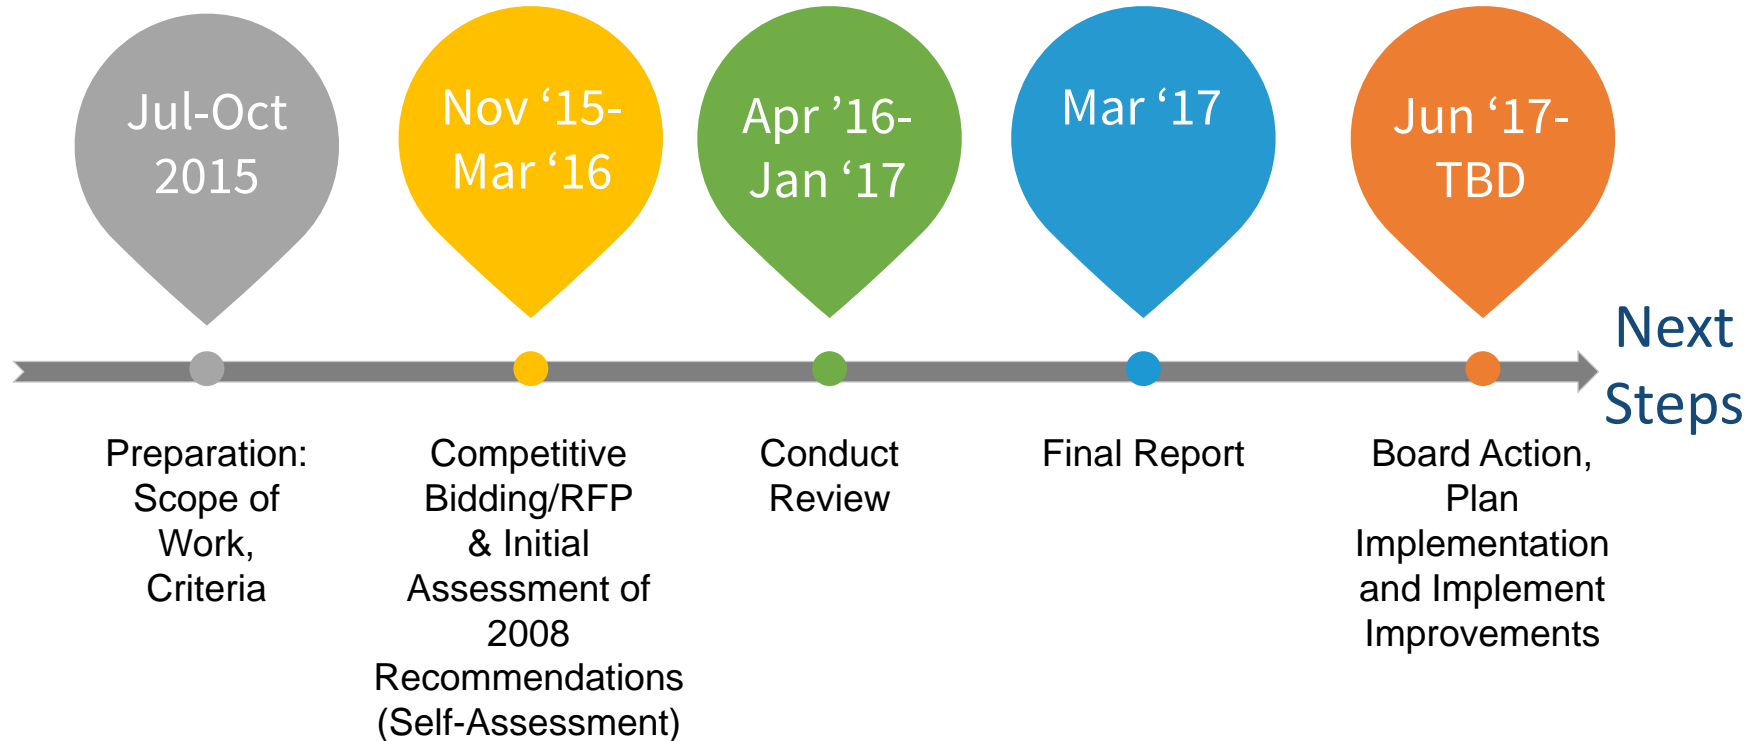

At-Large Review - Proposed Timeline

Working Party Activities:

- Feedback on Timeline, Scope of Work, Criteria and Methodology
- Initial Assessment of 2008 Recommendations (Self-Assessment)