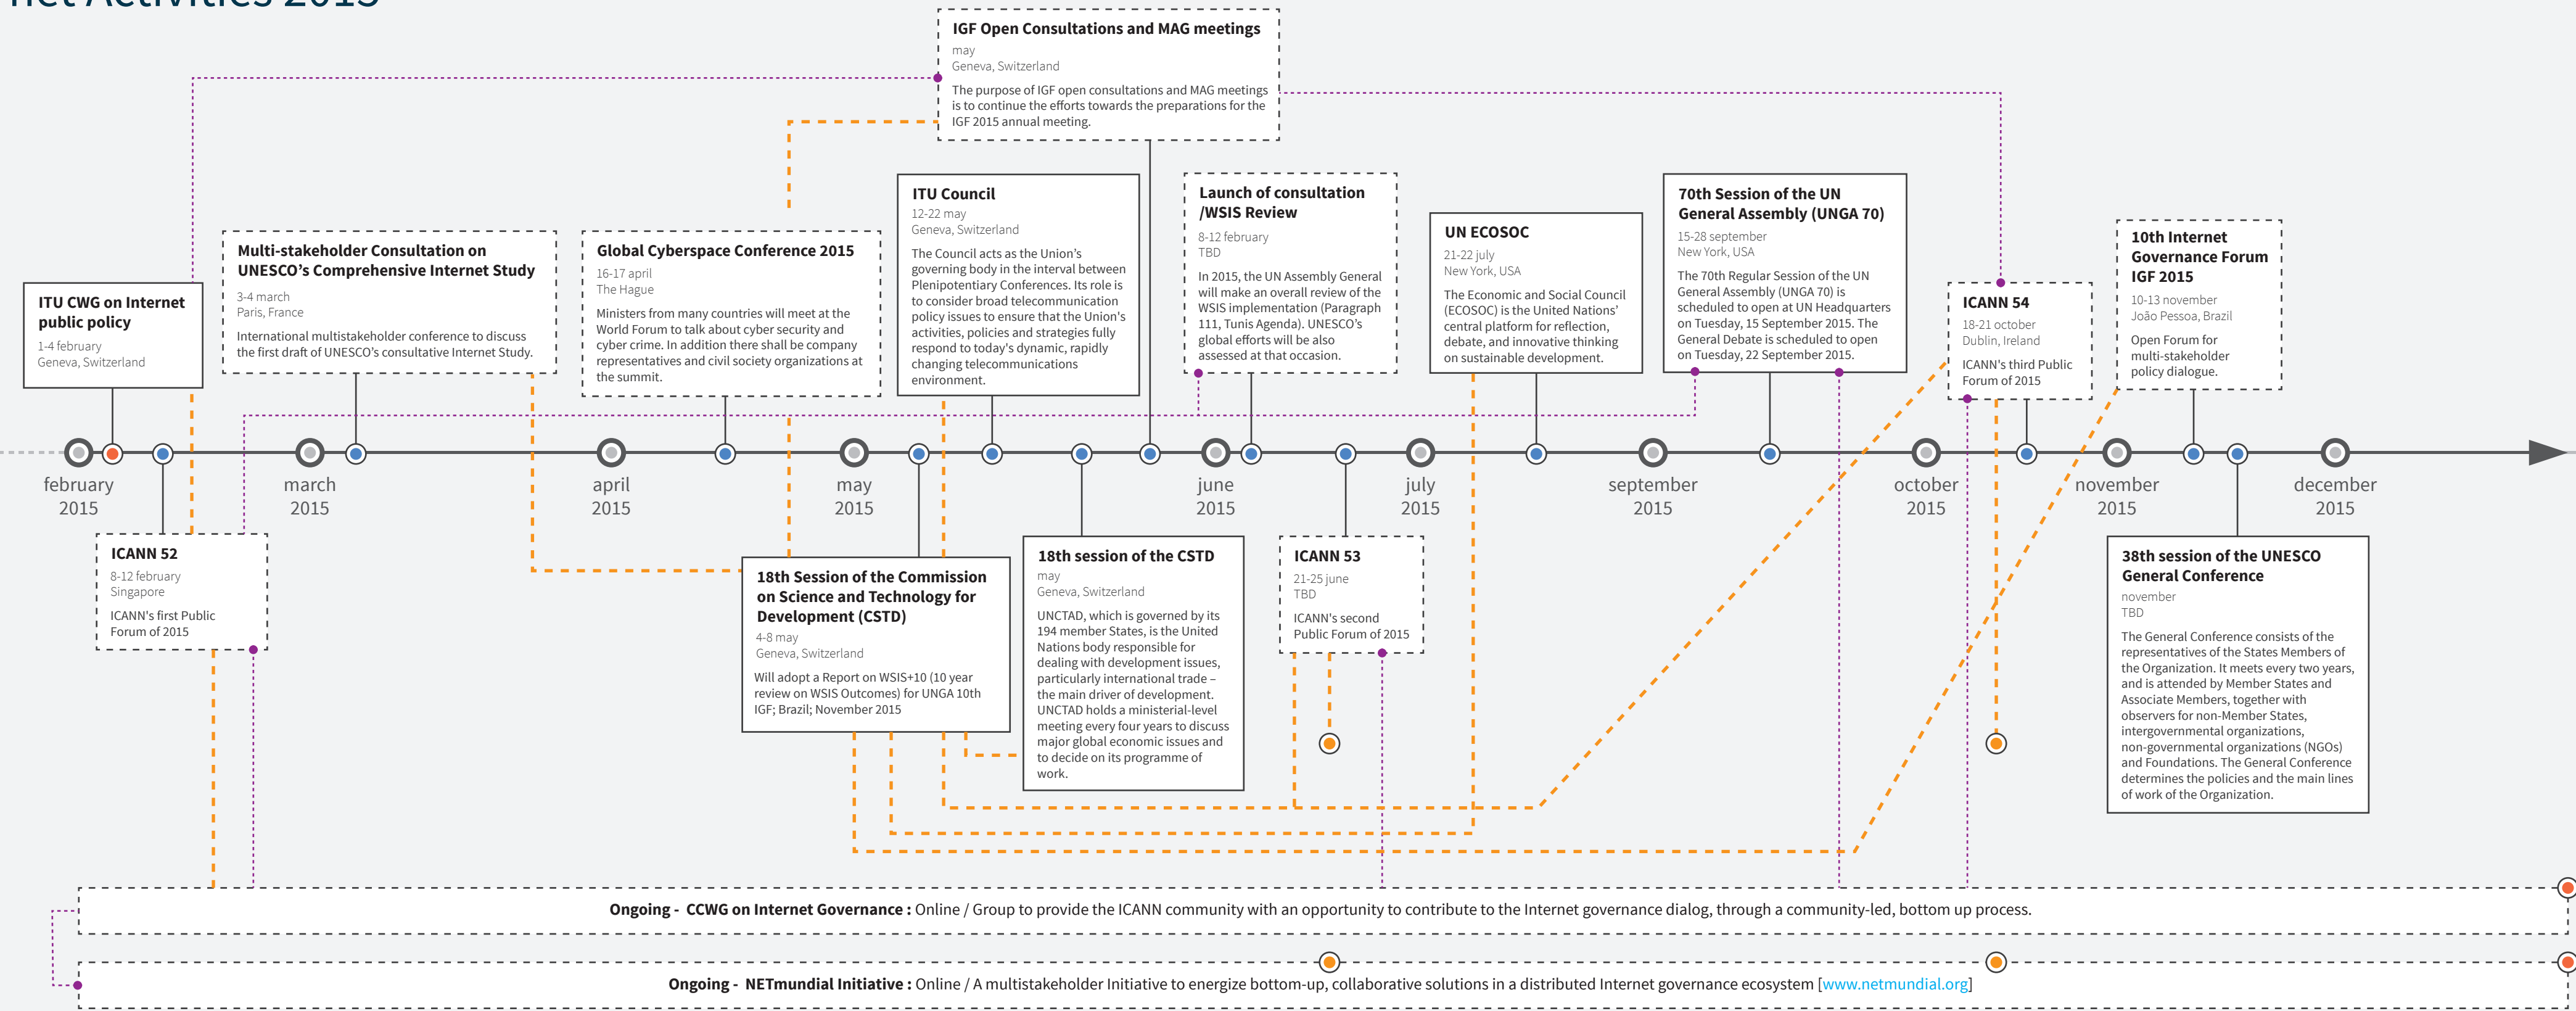

Global Key Internet Activities 2015

- References
- discussion space
 - meeting / event
 - document
 - closed or partially closed
 - open or partially open
 - document
 - - - indirect relation
 - - - - direct relation