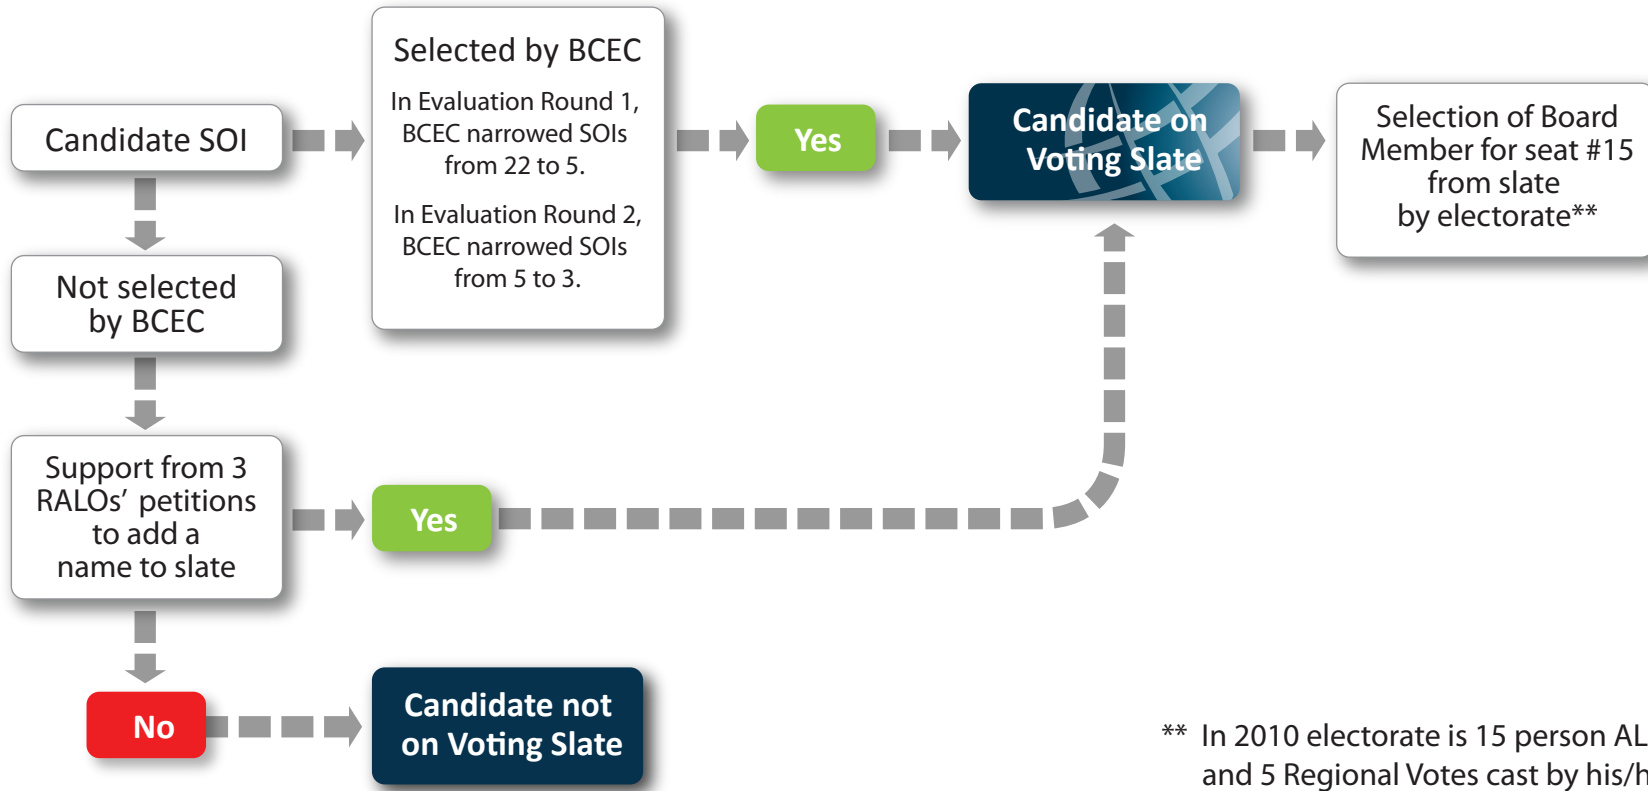

# 2010 At-Large Board Director Candidate Selection

\*\* In 2010 electorate is 15 person ALAC and 5 Regional Votes cast by his/her Chairs