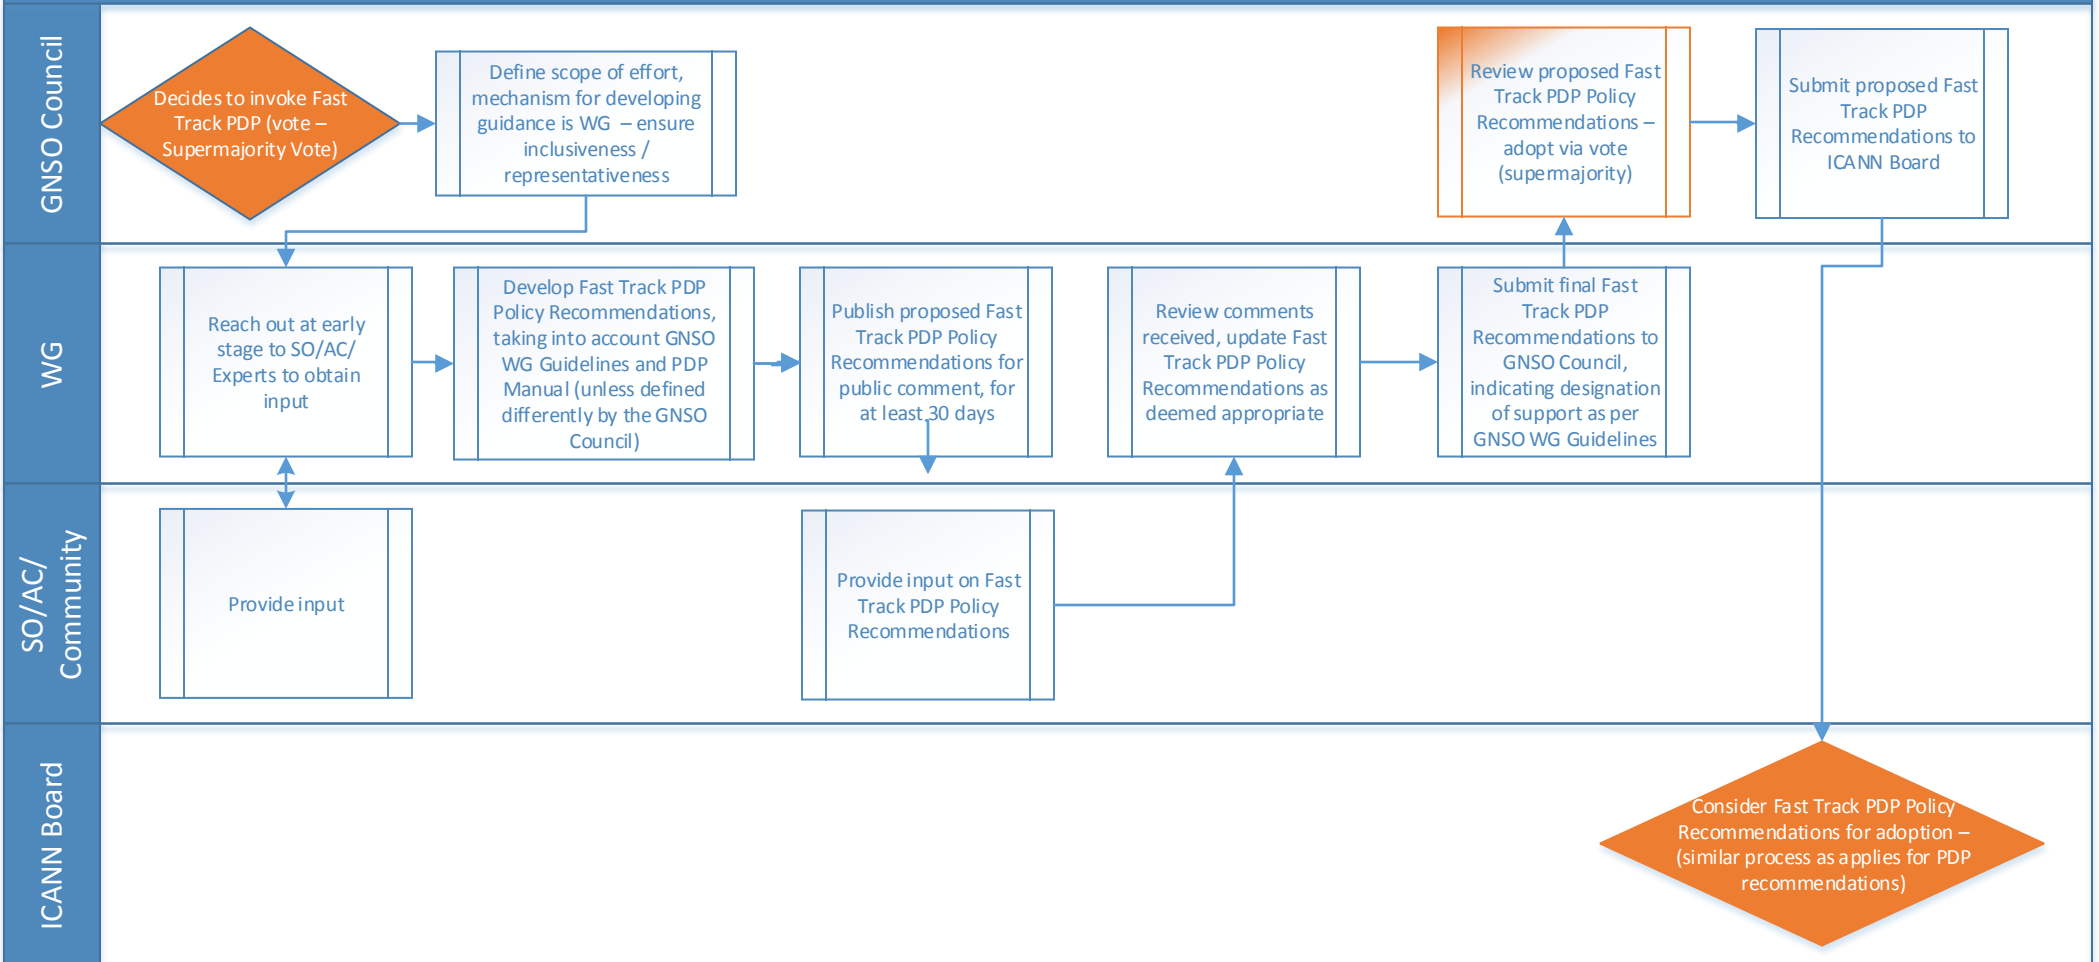

GNSO Process Options

GNSO Guidance Process (GGP)

GNSO Guidance Process (GGP) with supermajority vote or Fast Track PDP

Only available for limited set of circumstances (1) concerns specific issue identified following adoption of PDP recommendations by ICANN Board, 2) concerns an issue that has already been scoped as part of earlier PDP or related effort

GNSO Input Process (GIP)