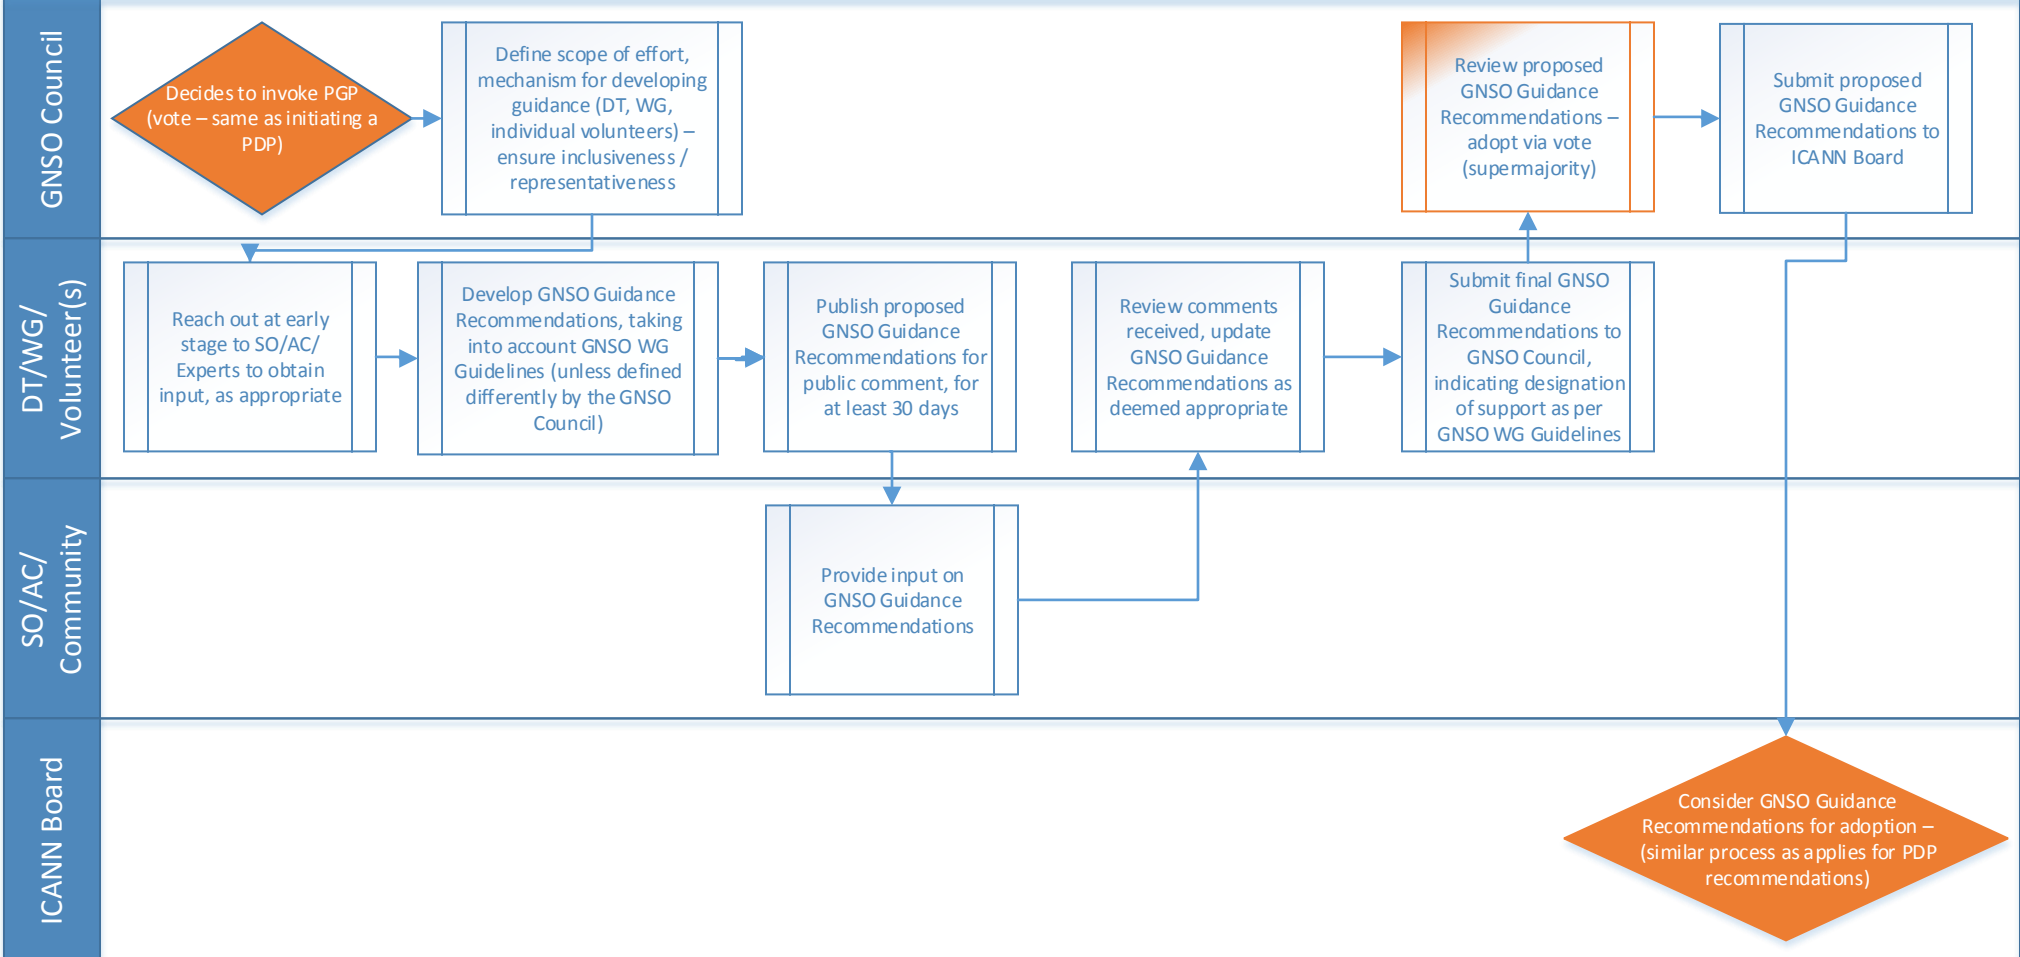

GNSO Process Options

GNSO Guidance Process (GGP)

GNSO Guidance Process (GGP) with supermajority vote or Fast Track PDP

Only available for limited set of circumstances (1) concerns specific issue identified following adoption of PDP recommendations by ICANN Board, 2) concerns an issue that has already been scoped as part of earlier PDP or related effort

GNSO Input Process (GIP)