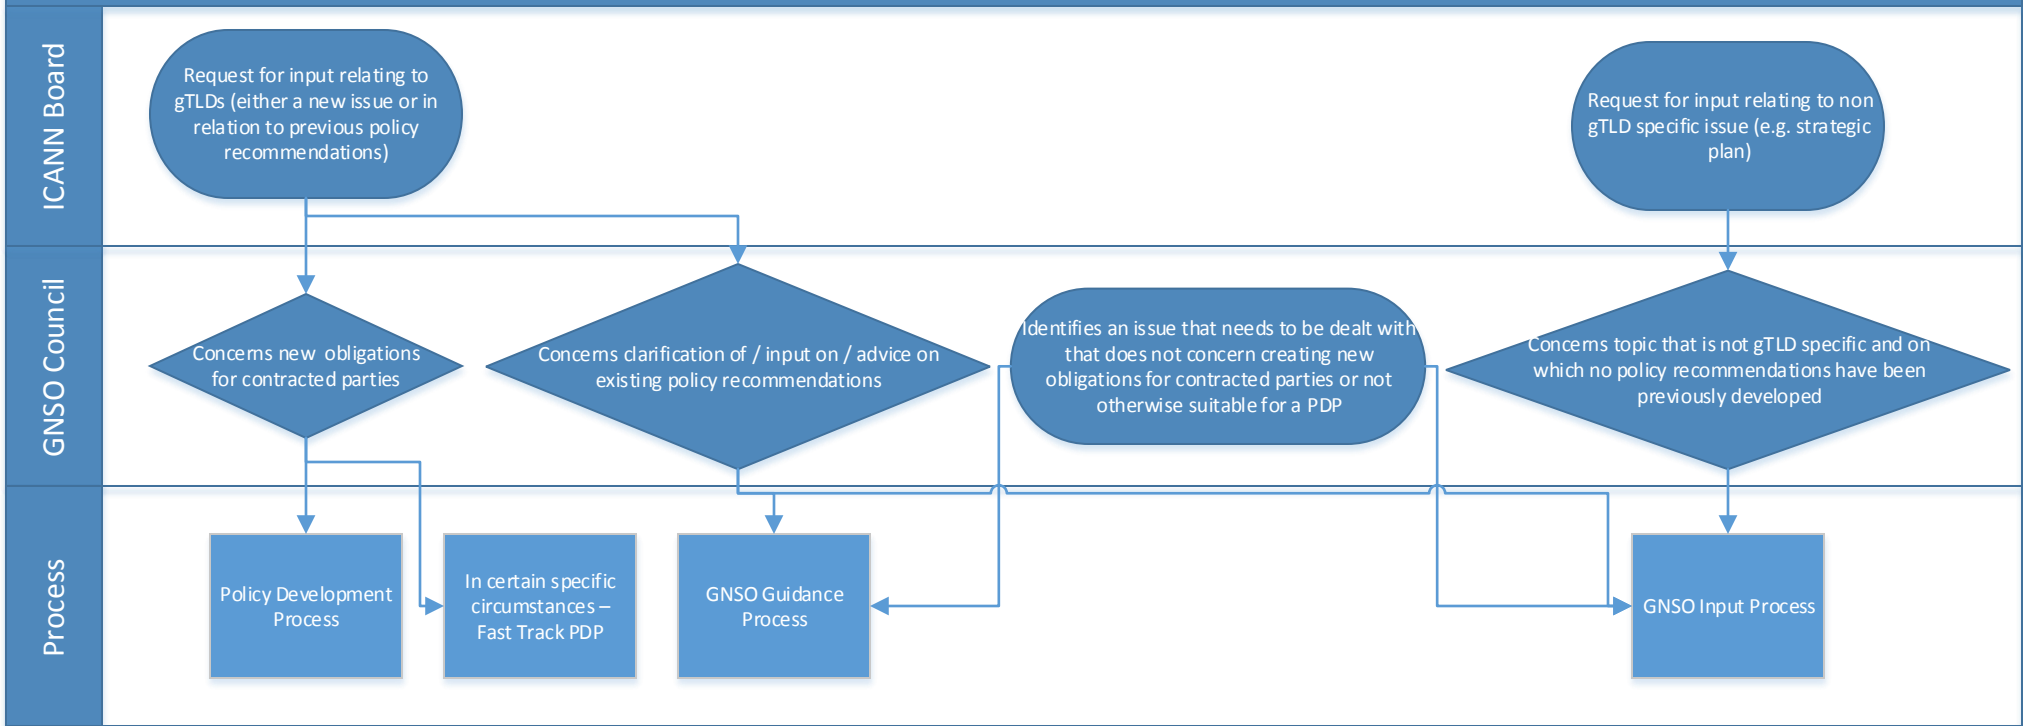

GNSO Process Options

GNSO Guidance Process (GGP)

GNSO Guidance Process (GGP) with supermajority vote or Fast Track PDP

Only available for limited set of circumstances (1) concerns specific issue identified following adoption of PDP recommendations by ICANN Board, 2) concerns an issue that has already been scoped as part of earlier PDP or related effort

GNSO Input Process (GIP)