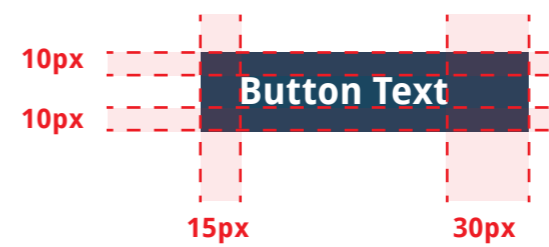

Plain Text Button