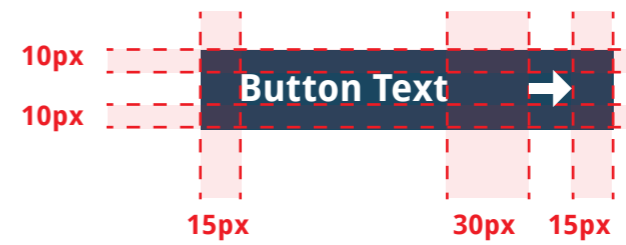

Text Button with Right Arrow