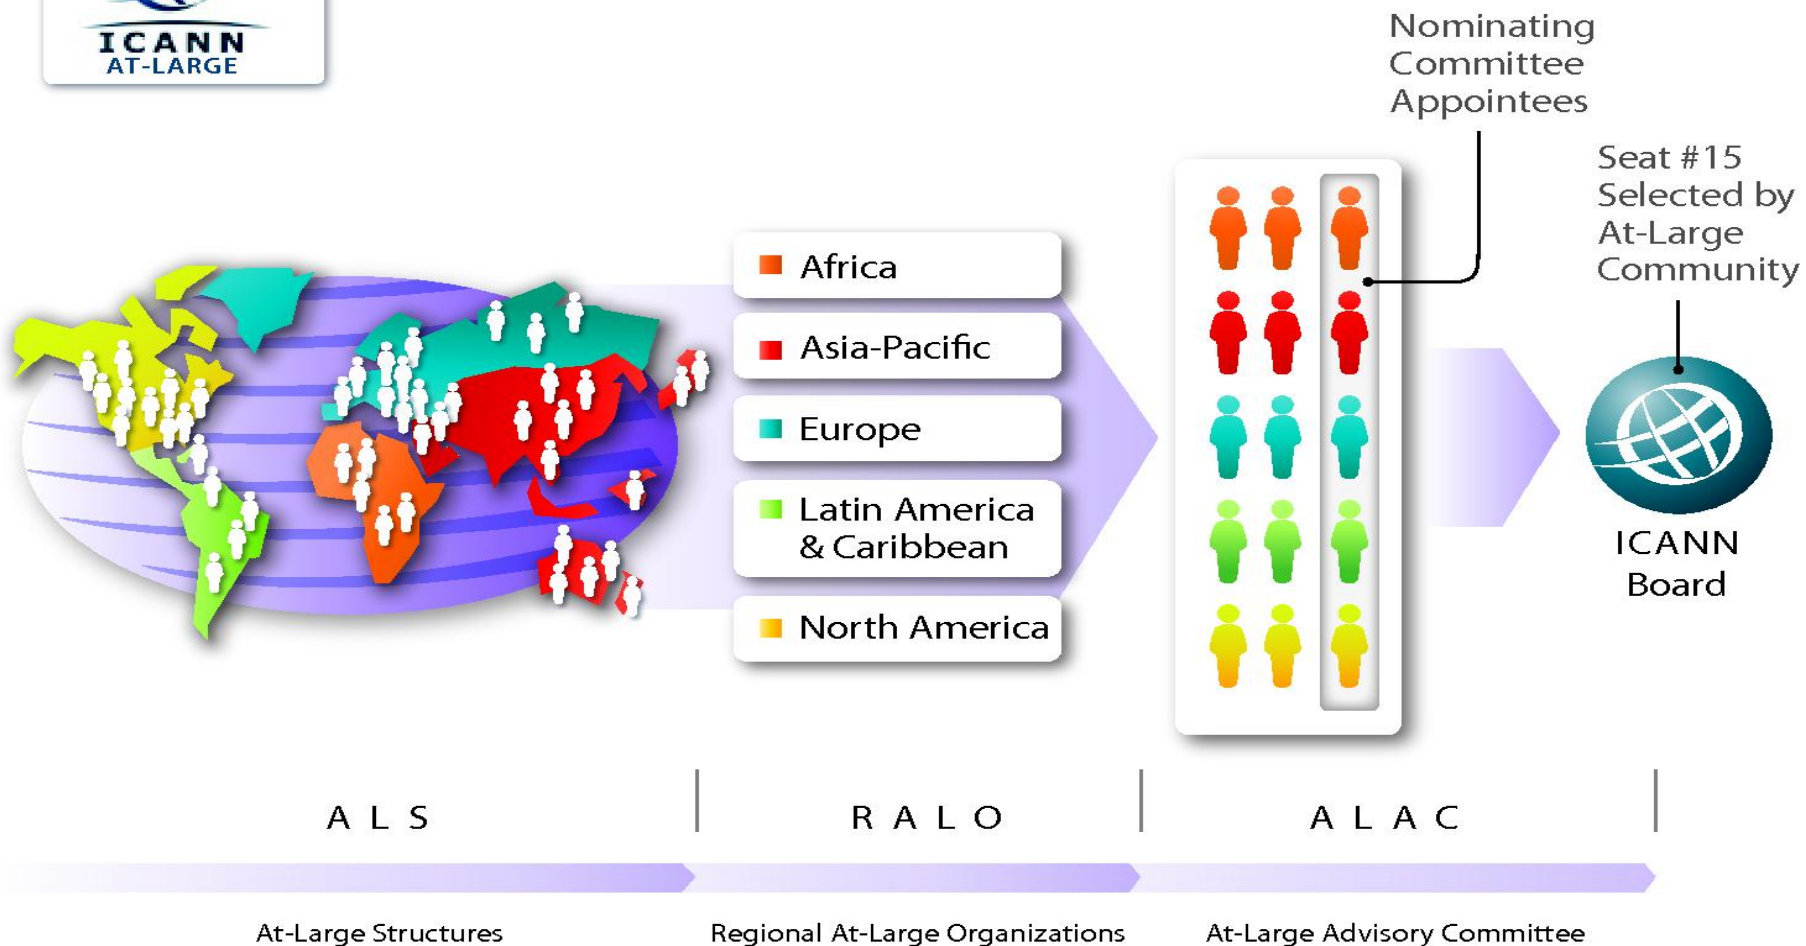

ALAC, At-Large and AFRALO: Working to Help Shape the Future of the Internet

Dr. Olivier Crepin-Leblond and
Dr. Heidi Ullrich

The At-Large Community - Representing the Perspective of the Internet End-Users at the Local, Regional and Global Level

At-Large Organizational Diagram

How You Can Contribute: Help Shape At-Large Policy Advice

ALAC POLICY ADVICE DEVELOPMENT PROCESS CHART

At-Large Policy Advice: Statements and Issues

- 20 Statements in 2013 to date
- Key Issues:
 - 2013 RAA
 - WHOIS
 - PICs
 - IDNs
 - Stability and Security
- Policy Development Workspace:
<https://community.icann.org/display/alacpolicydev/At-Large+Policy+Development+Page>

At-Large Working Methods

- **+16 Working Groups - open to all members of At-Large**
 - Issue-based: WHOIS, New gTLDs, IDNs, etc.
 - Activity-based: Capacity Building, Outreach, ICANN Academy Technology Taskforce, etc.
 - Project-based: At-Large Summit II
- **5 Regional At-Large Working Groups - serving as the umbrella to the over 150 At-Large Structures**
 - Provide key bottom-up input to the ALAC through channeling ALS feedback