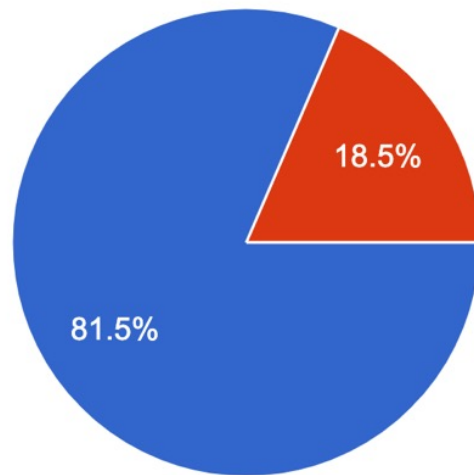

Enhancing Internet Infrastructure in Africa for an inclusive Internet

How significant do you consider the technical challenges facing the DNS infrastructure in Africa? / quelle est selon vous l'importance des défis techniques auxquels est confrontée l'infrastructure DNS en Afrique?

27 responses

1. Very significant / Très important
2. Significant / Important
3. Somewhat significant / Plutôt important
4. Not significant / Pas significatif
5. Not at all significant / Pas du tout significatif