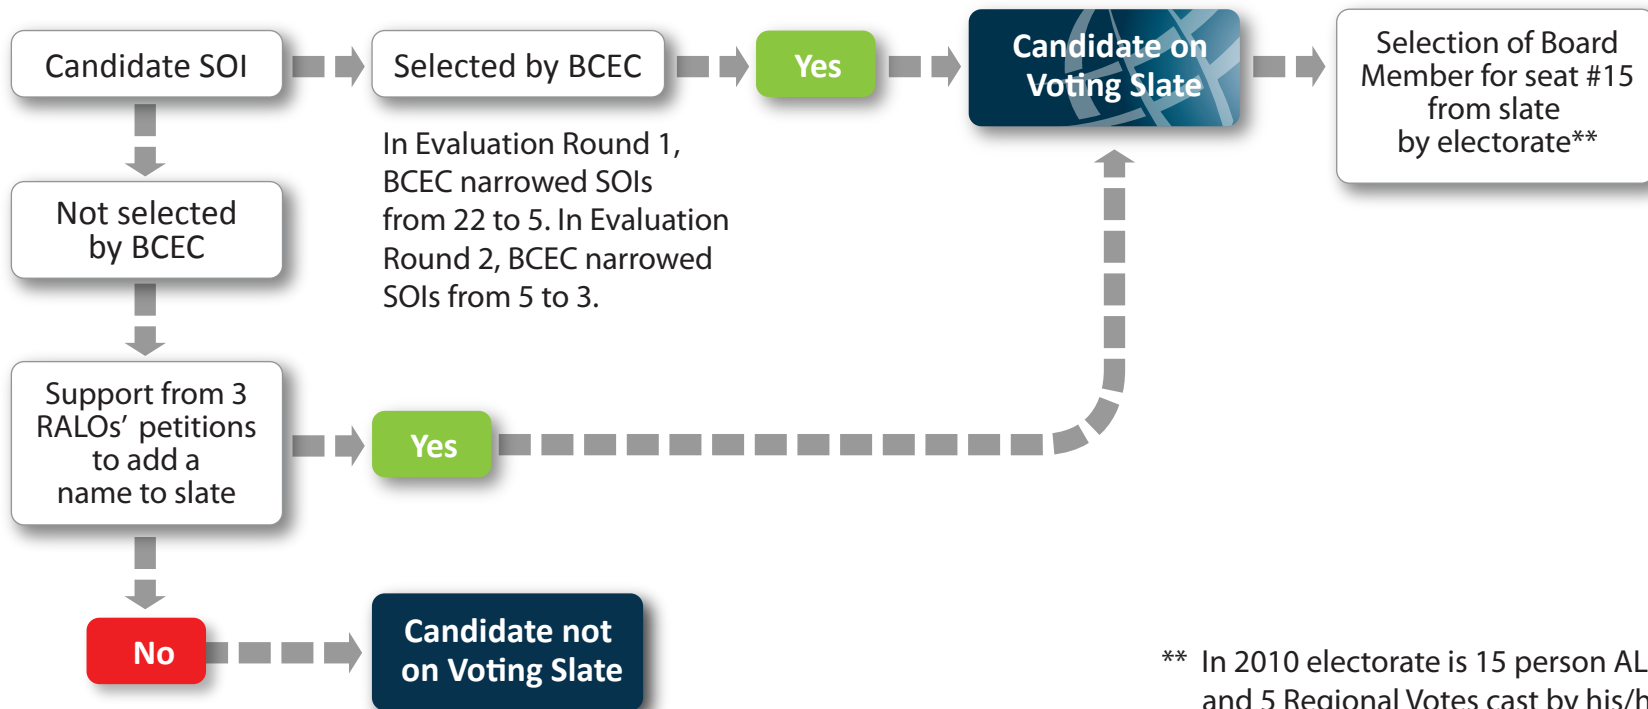

2010 At-Large Board Director Candidate Selection

** In 2010 electorate is 15 person ALAC and 5 Regional Votes cast by his/her Chairs