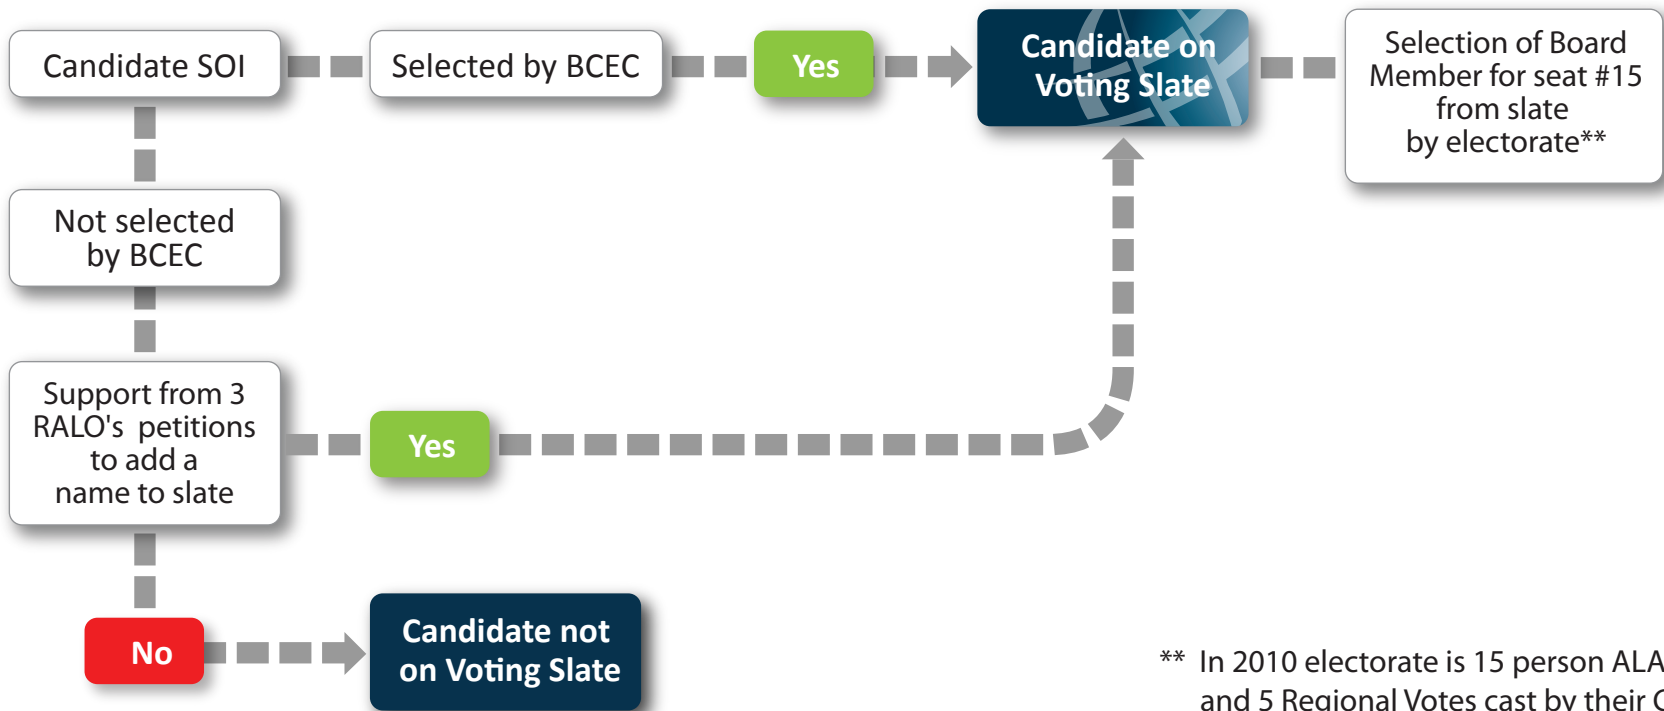

At-Large Board Director Candidate Selection

** In 2010 electorate is 15 person ALAC and 5 Regional Votes cast by their Chair