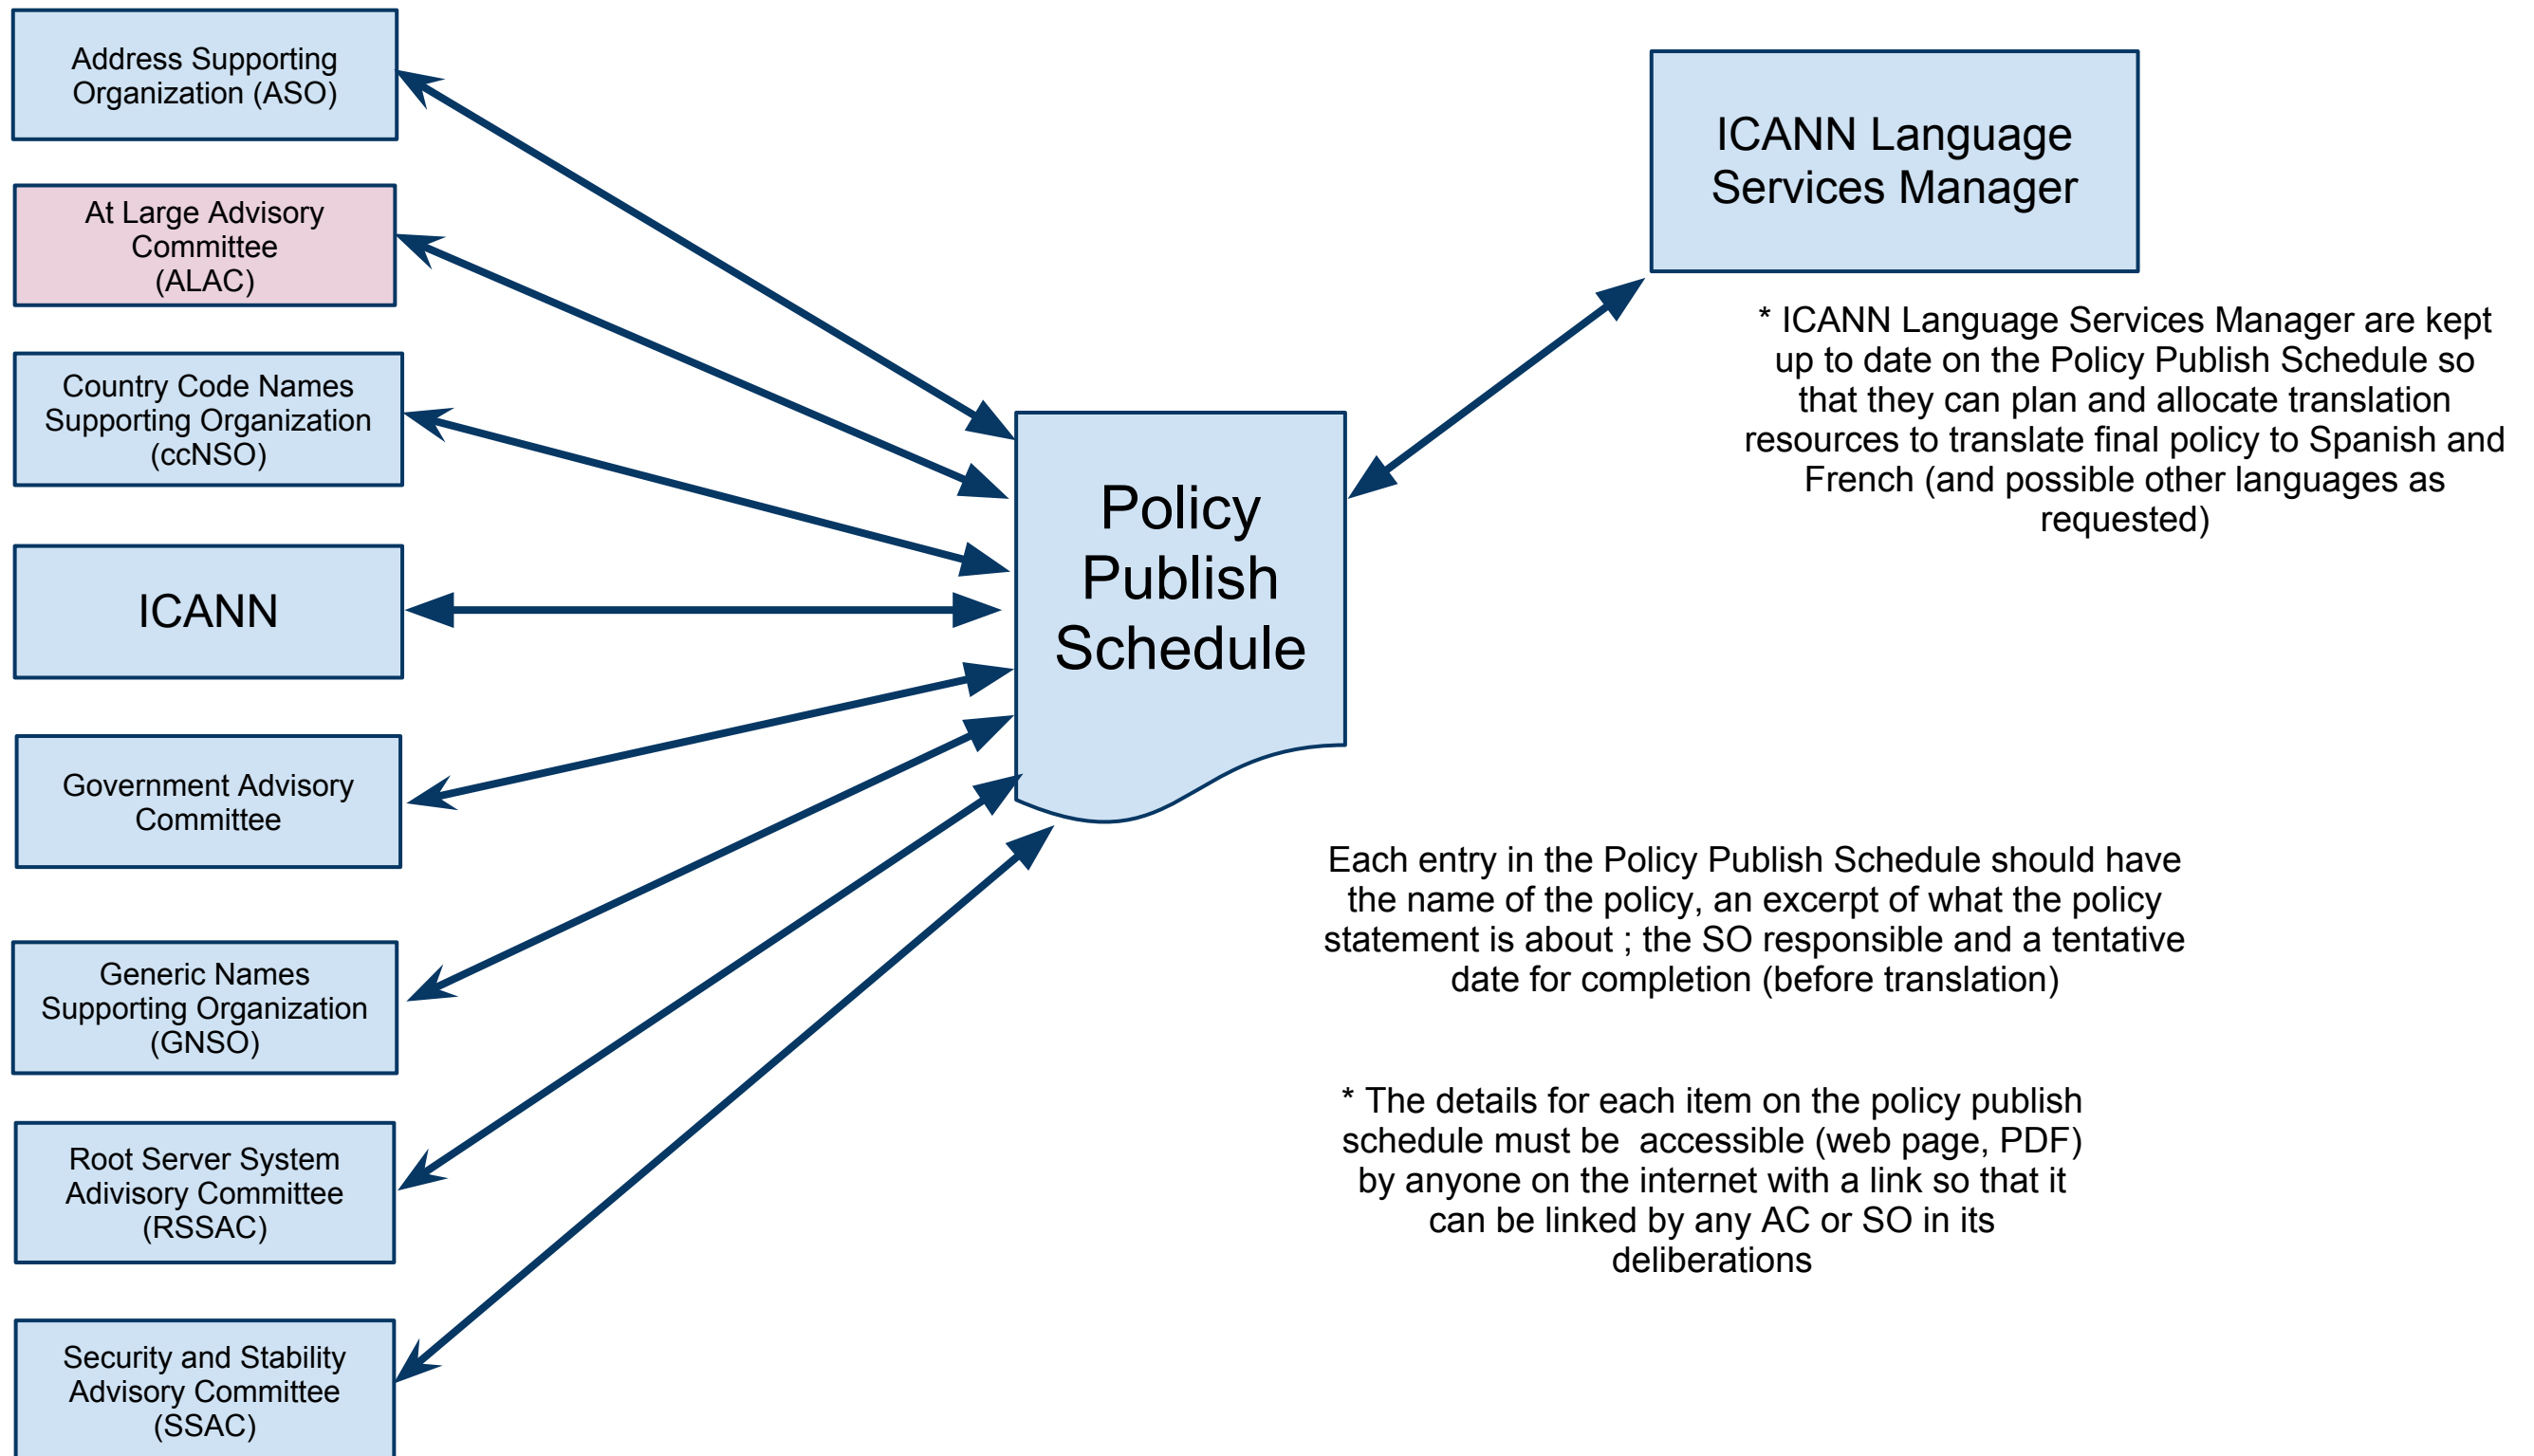

# Before Policy is available for comment

ICANN and SOs maintain a policy publish schedule

ICANN and SOs can :

- \* track changes to the schedule
- \* update the schedule
- \* contact another SO for details about a policy matter on the Policy Publish Schedule