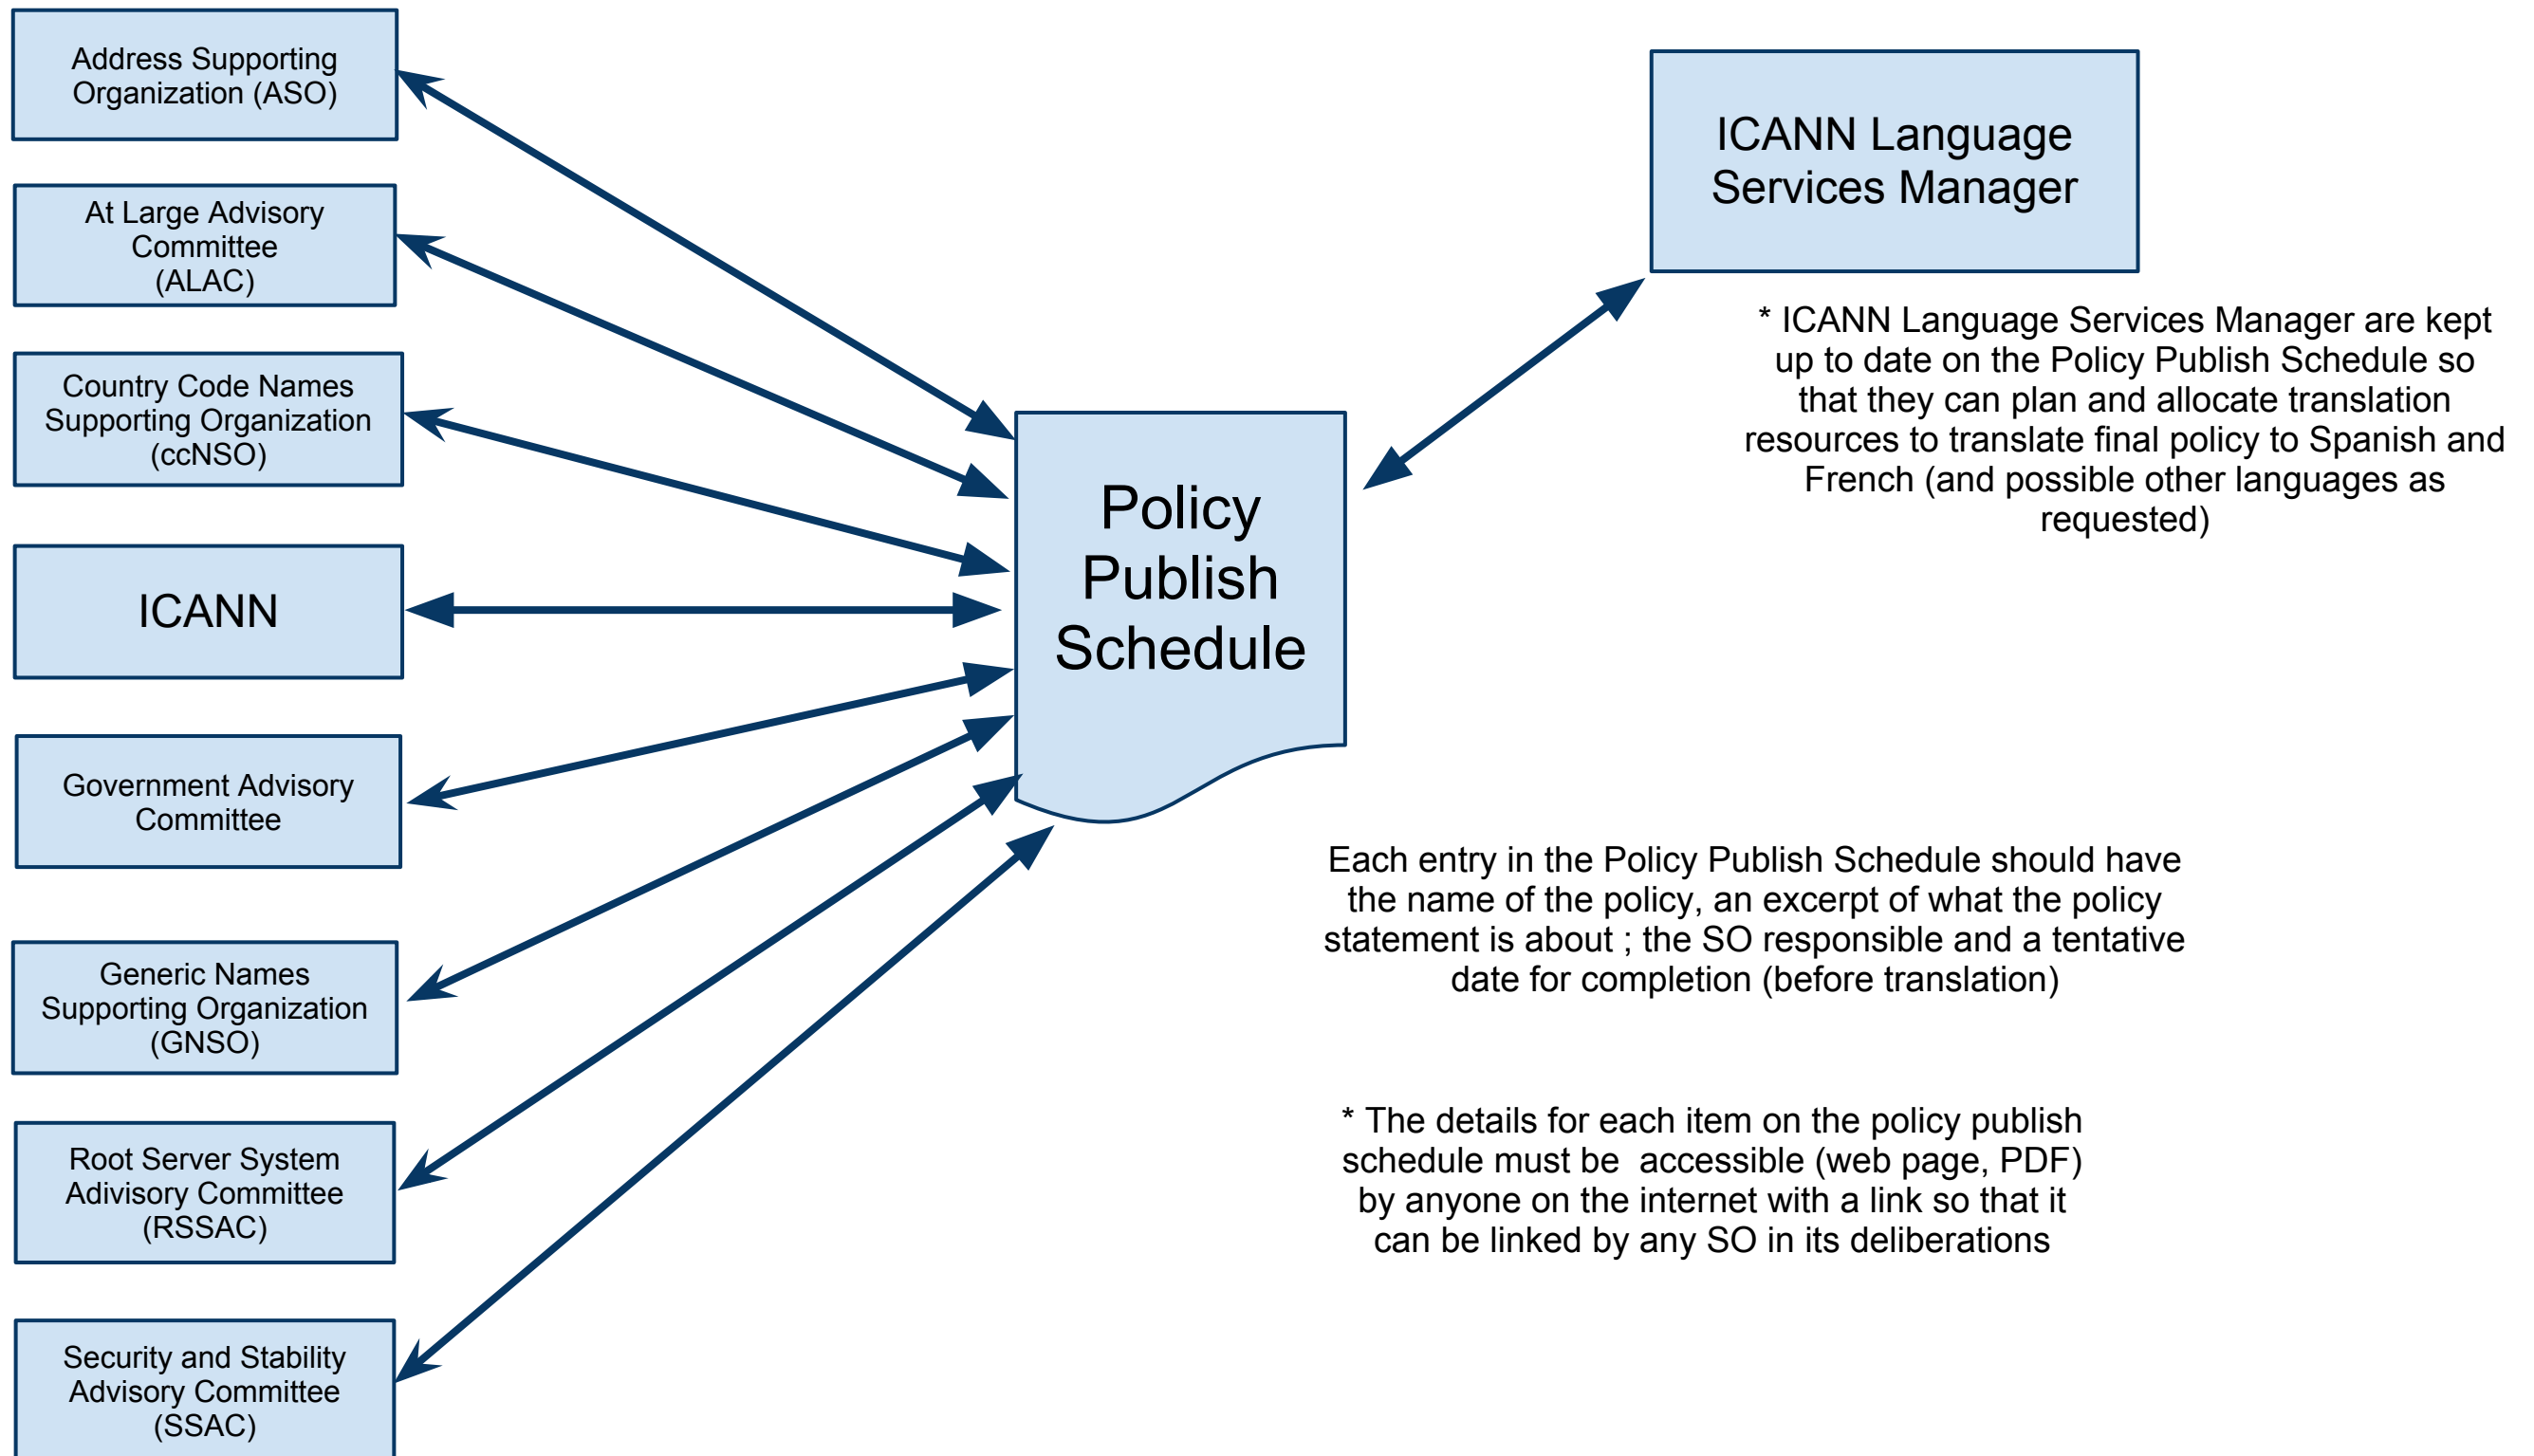

# Before Policy is available for comment

ICANN and SOs maintain a policy publish schedule

ICANN and SOs can :

- \* track changes to the schedule
- \* update the schedule
- \* contact another SO for details about a policy matter on the Policy Publish Schedule