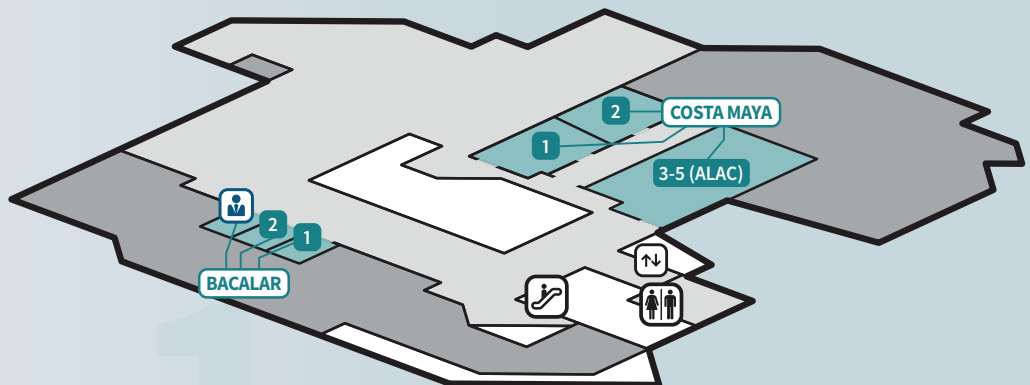

LEVEL 1

COSTA MAYA
BACALAR
 BACALAR 3: Ombudsman/Complaints Officer