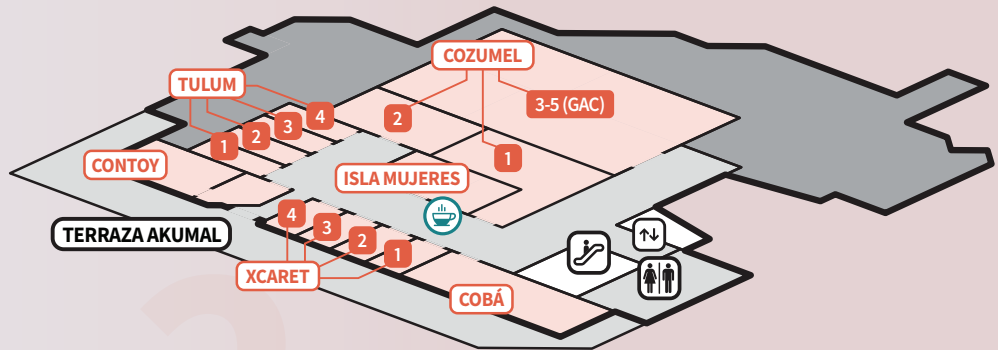

## LEVEL 3

GRAN CANCÚN

## LEVEL 2

COBÁ  
CONTOY  
COZUMEL  
ISLA MUJERES  
TERRAZA AKUMAL  
TULUM  
XCARET

### SHUTTLE SERVICE FROM MEETING VENUE (CANCUN CENTER)

RETURN					TRAVEL TIME
PRESIDENTE INTERCONTINENTAL/ BEACHSCAPE KIN HA	12:00	12:20	12:40	13:00	*5 min
	13:20	17:30	17:50	18:10	
	18:30	18:50	19:10	19:30	