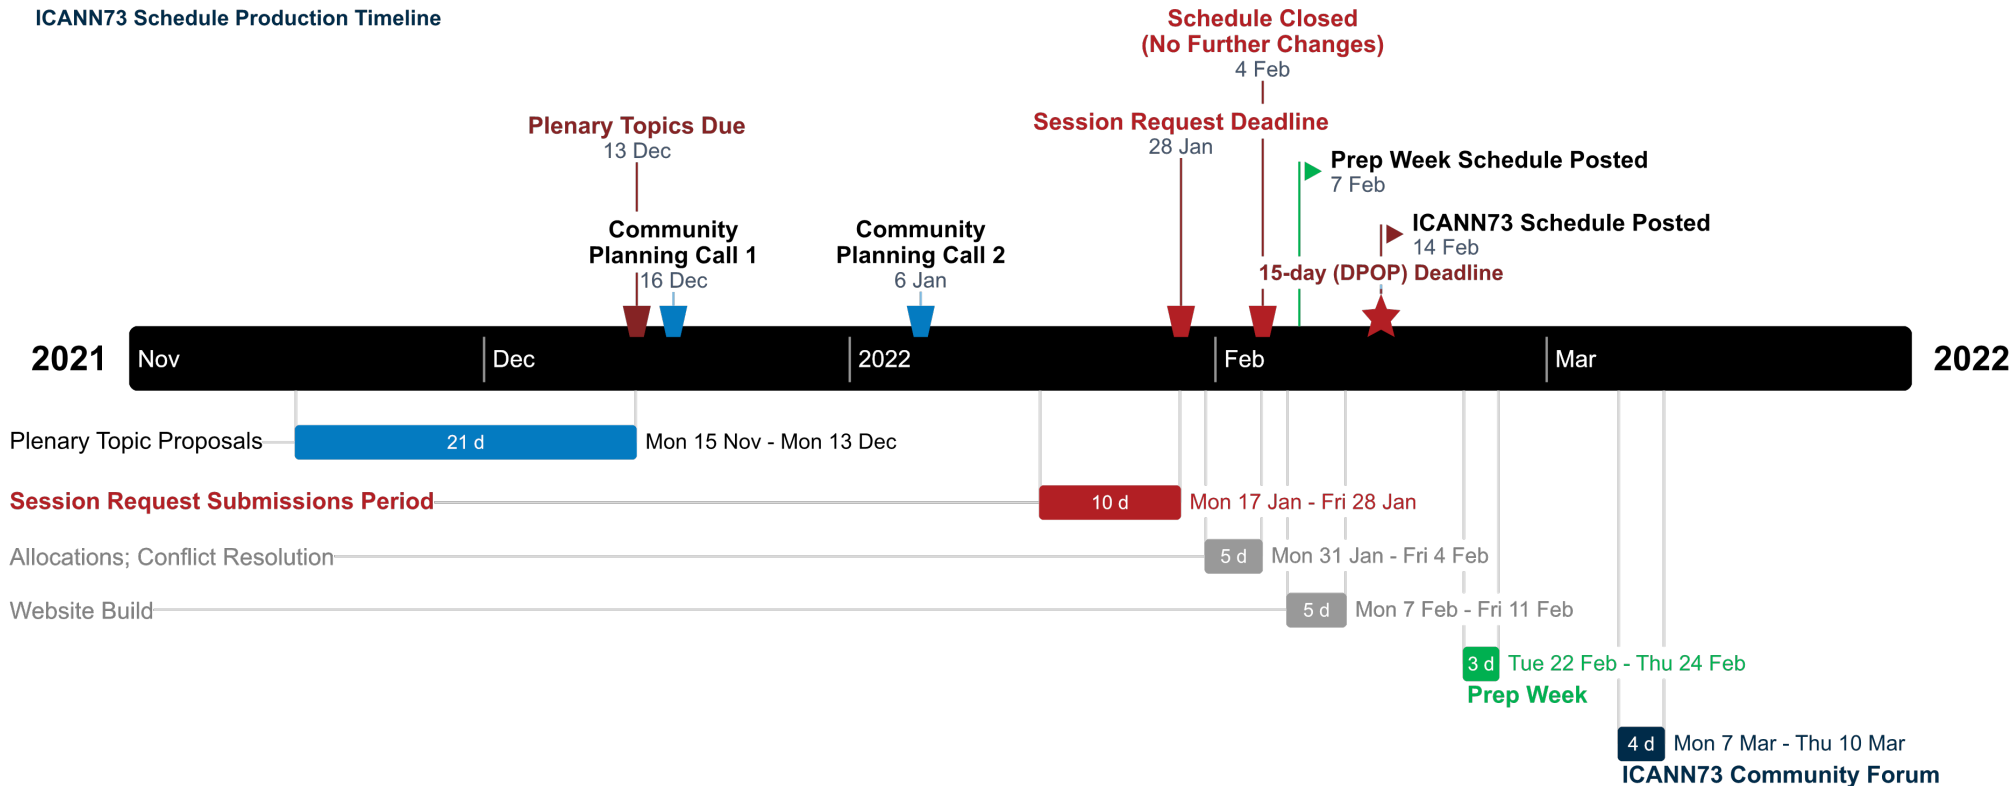

ICANN73 Schedule Production Timeline

| November 2021 | | | | | | |
|---------------|----|----|----|----|----|----|
| S | M | T | W | T | F | S |
| | 1 | 2 | 3 | 4 | 5 | 6 |
| 7 | 8 | 9 | 10 | 11 | 12 | 13 |
| 14 | 15 | 16 | 17 | 18 | 19 | 20 |
| 21 | 22 | 23 | 24 | 25 | 26 | 27 |
| 28 | 29 | 30 | | | | |

| December 2021 | | | | | | |
|---------------|----|----|----|----|----|----|
| S | M | T | W | T | F | S |
| | | | 1 | 2 | 3 | 4 |
| 5 | 6 | 7 | 8 | 9 | 10 | 11 |
| 12 | 13 | 14 | 15 | 16 | 17 | 18 |
| 19 | 20 | 21 | 22 | 23 | 24 | 25 |
| 26 | 27 | 28 | 29 | 30 | 31 | |