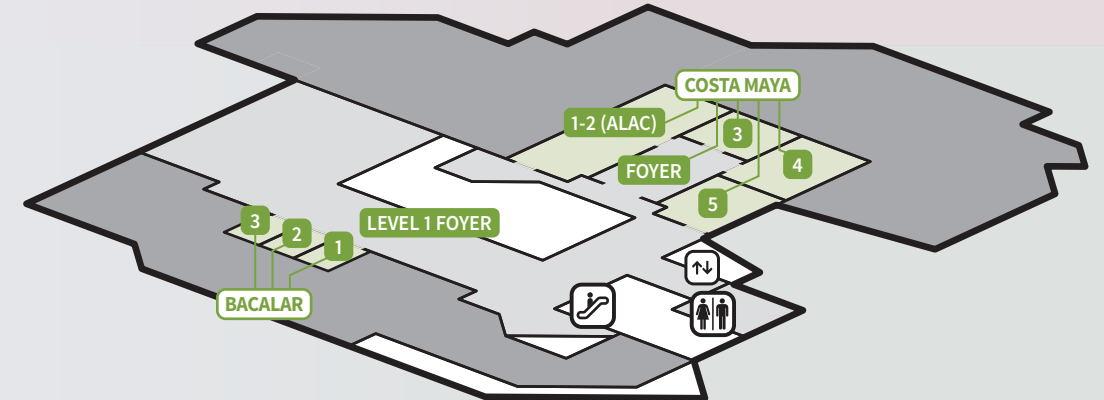

**ICANN 67**  
 COMMUNITY FORUM  
**CANCÚN**  
 7-12 March 2020

**LEVEL 3**

Gran Cancún 3-5 (Main Ballroom)  
 Gran Cancún 2 (GNSO)

**LEVEL 2**

Cozumel 3-5 (GAC)

**LEVEL 1**

Costa Maya 1-2 (ALAC)

**PLANTA BAJA**

Main Entrance  
 Ombudsman/Complaints Officer  
 Health & Safety, Lost & Found  
 Nursing Room  
 Auditorio (ccNSO)

## CANCÚN 7-12 MARCH 2020

PUNTO 2012

### ICANN67 HOTEL SHUTTLE SCHEDULE

\*Please note: Travel times are approximate and may vary slightly depending on traffic / time of day.

Shuttle Operation dates: 7-12 March 2020

**IMPORTANT NOTE:** The pick-up and drop-off point for the Beachscape Kin Ha will be at the Presidente InterContinental Cancún Resort.