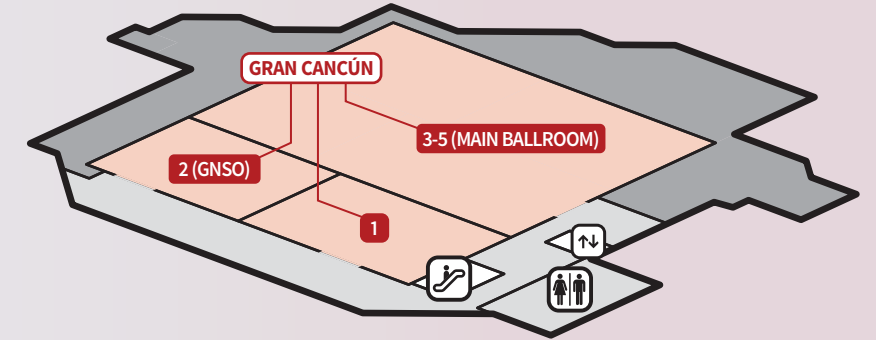

**ICANN 67**  
 COMMUNITY FORUM  
**CANCÚN**  
 7-12 March 2020

**LEVEL 3**

Gran Cancún 3-5 (Main Ballroom)  
 Gran Cancún 2 (GNSO)

**LEVEL 2**

Cozumel 3-5 (GAC)

**LEVEL 1**

Costa Maya 1-2 (ALAC)

**PLANTA BAJA**

### ICANN67 HOTEL SHUTTLE SCHEDULE

\*Please note: Travel times are approximate and may vary slightly depending on traffic / time of day.

Shuttle Operation dates: 7-12 March 2020

**IMPORTANT NOTE:** The pick-up and drop-off point for the Beachscape Kin Ha will be at the Presidente InterContinental Cancún Resort.