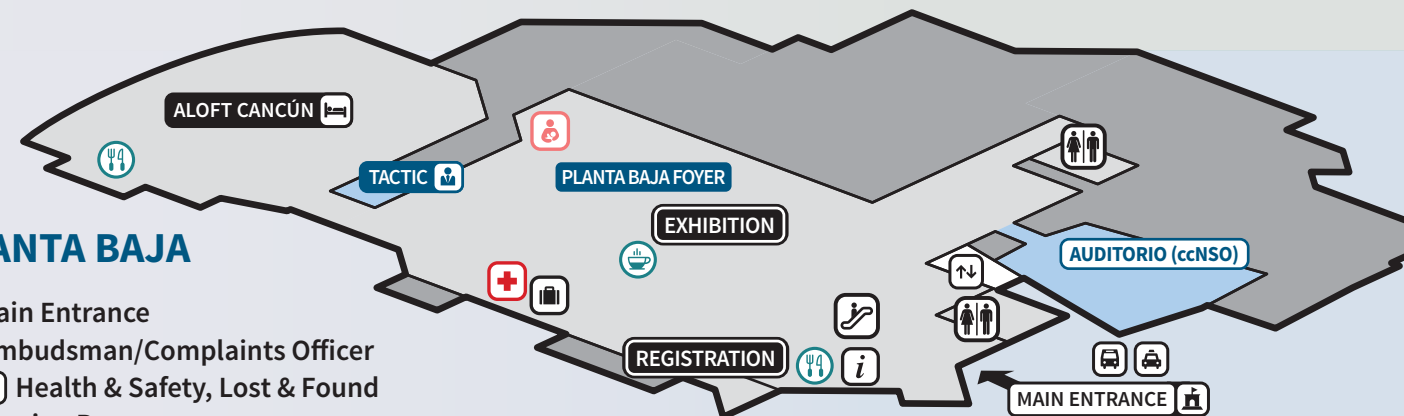

Main Entrance  
 Ombudsman/Complaints Officer  
 Health & Safety, Lost & Found  
 Nursing Room  
 Auditorio (ccNSO)

### ICANN67 HOTEL SHUTTLE SCHEDULE

\*Please note: Travel times are approximate and may vary slightly depending on traffic / time of day.

Shuttle Operation dates: 7-12 March 2020

**IMPORTANT NOTE:** The pick-up and drop-off point for the Beachscape Kin Ha will be at the Presidente InterContinental Cancún Resort.

SHUTTLE SERVICE FROM HOTEL TO THE MEETING VENUE (CANCÚN INTERNATIONAL CONVENTION CENTER)							
DEPARTING FROM							TRAVEL TIME
PRESIDENTE INTERCONTINENTAL CANCÚN RESORT	7:45	8:00	8:15	8:30	8:45	9:00	*5 min
	13:00	13:15	13:30				

SHUTTLE SERVICE FROM MEETING VENUE (CANCÚN INTERNATIONAL CONVENTION CENTER)							
RETURNING TO							TRAVEL TIME
PRESIDENTE INTERCONTINENTAL CANCÚN RESORT	11:45	12:00	12:15	12:30	12:45		*5 min
	18:00	18:15	18:30	18:45	19:00	19:15	
	19:30	19:45	20:00	20:15			