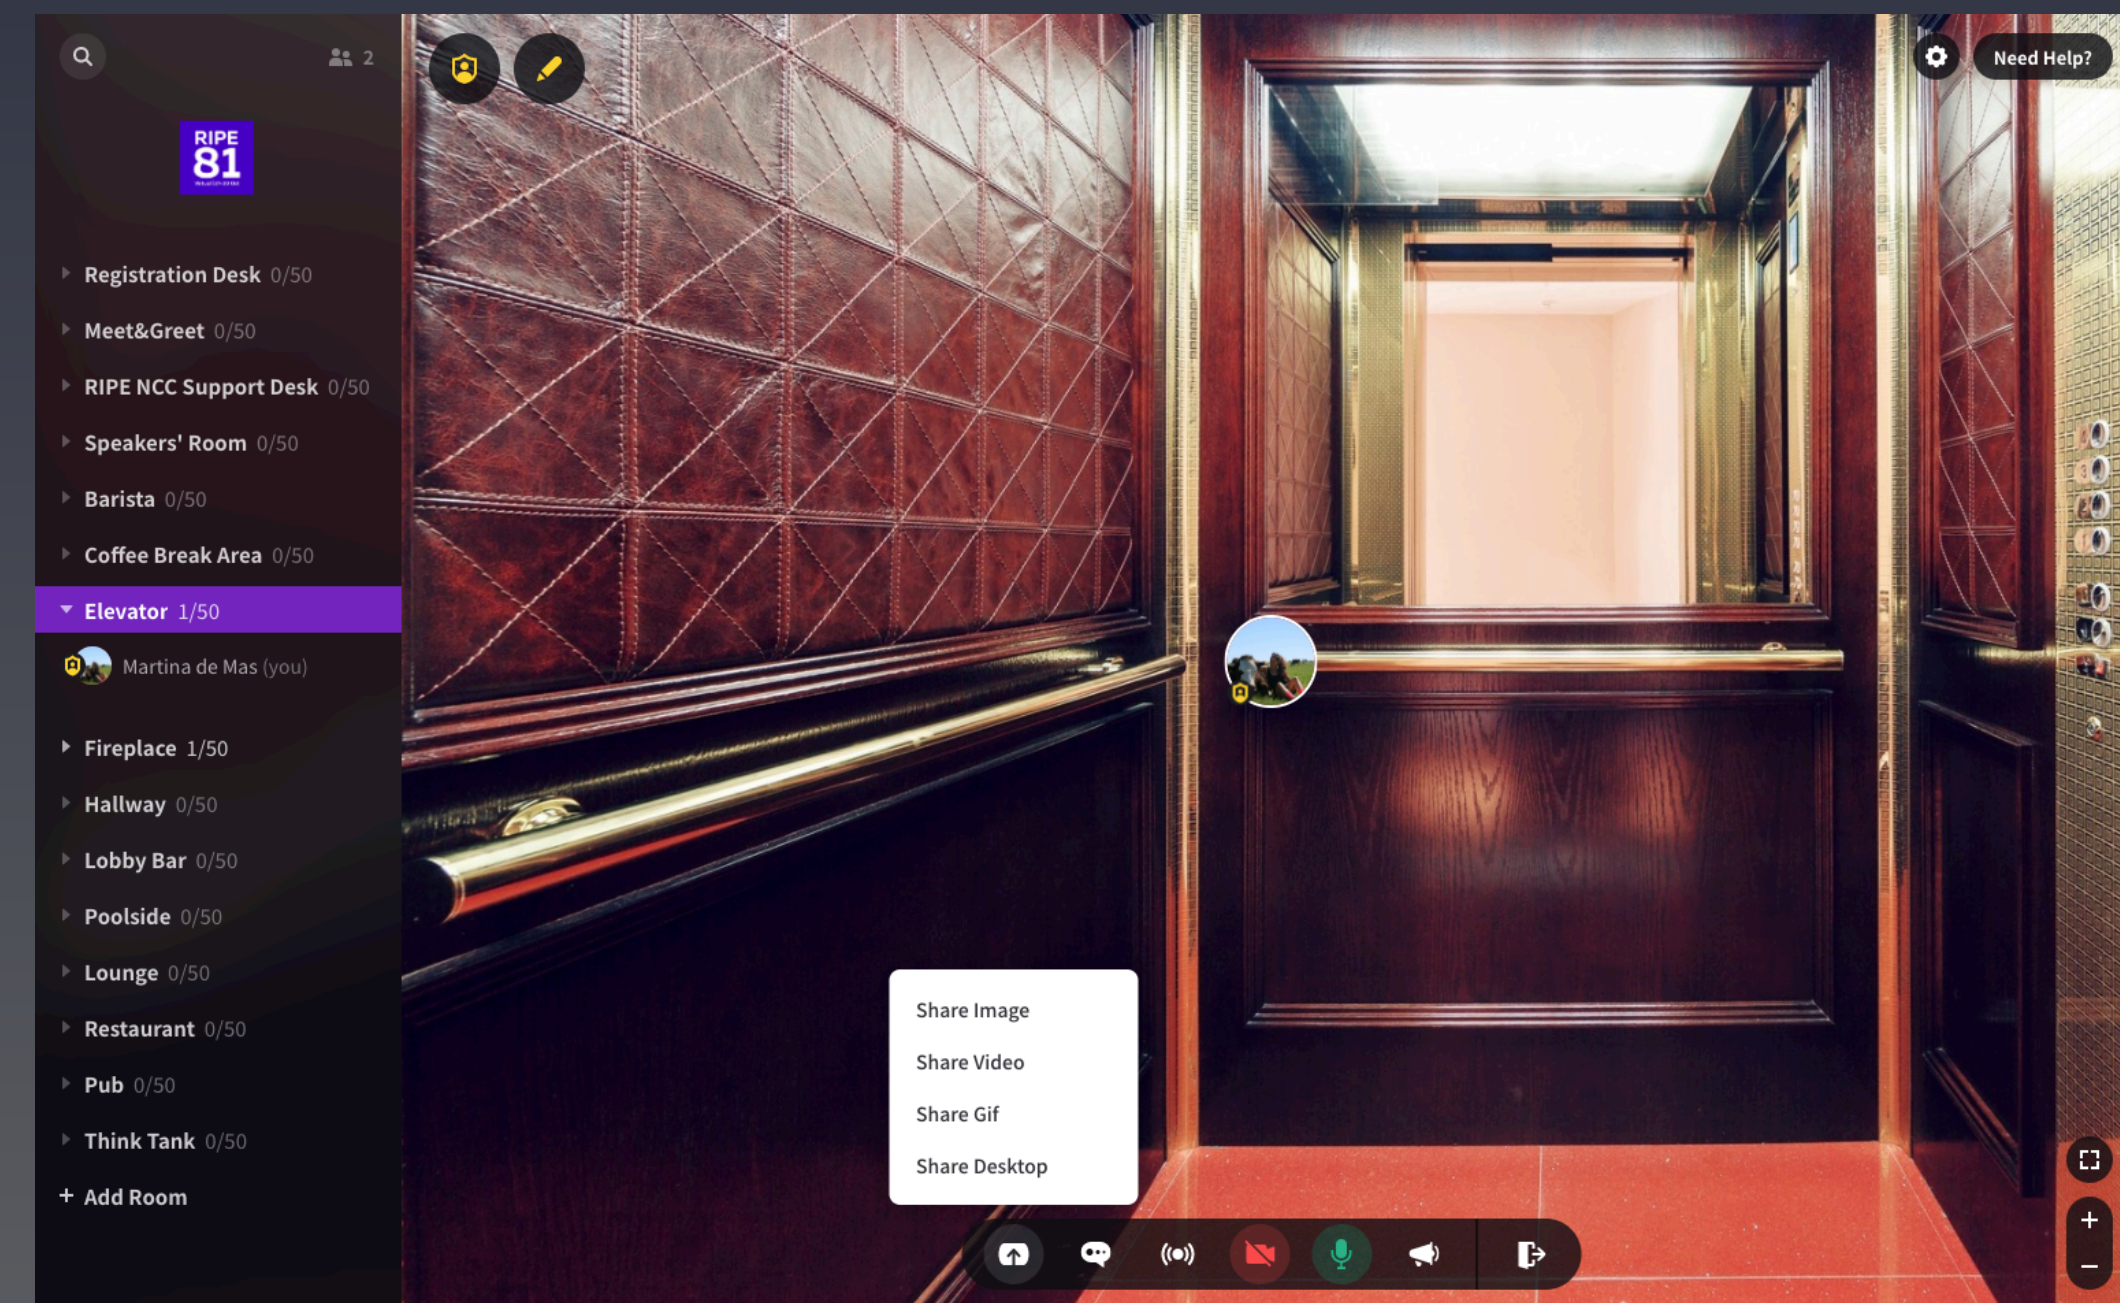

How SpatialChat Works

- Click on your circle and drag it towards a person you want to speak to or just in the space
- When you move your circle closer to others, they will get louder and will be able to hear you better
- You can move yourself around but not others

Logging In

- Login with a link and password (optional)

1.

2.

3.

4

Participant Interface

- You can move in or out of different rooms
- You can see who is in a specific room and connect by clicking on the participant's name
- Option to chat and share gifs, images, YouTube videos, your desktop, emojis with the room

Admin Interface

Space Settings

- Space Password
- Room Permissions
- Billing

Customization Done

- 📺
- G
- ▶
- 📺
- ⚙️
- 🔄

Room List:

- Trick or Treat 0/50
- Haunted House 0/50
- Graveyard 0/50
- Asylum 0/50
- Bran Castle 0/50
- Salem 0/50
- Zombie Land 0/50
- Swamps 0/50
- Catacombs 0/50
- Mummy's Tomb 0/50
- Spooky Dancefloor 1/50**

Room Details (Spooky Dancefloor):

- 👤 Martina (you)
- + Add Room

Broadcast Overlay:

Broadcast ✕

While in Broadcast, you will be seen and heard by the whole Space, but you will not be able to hear the other people in the Space.