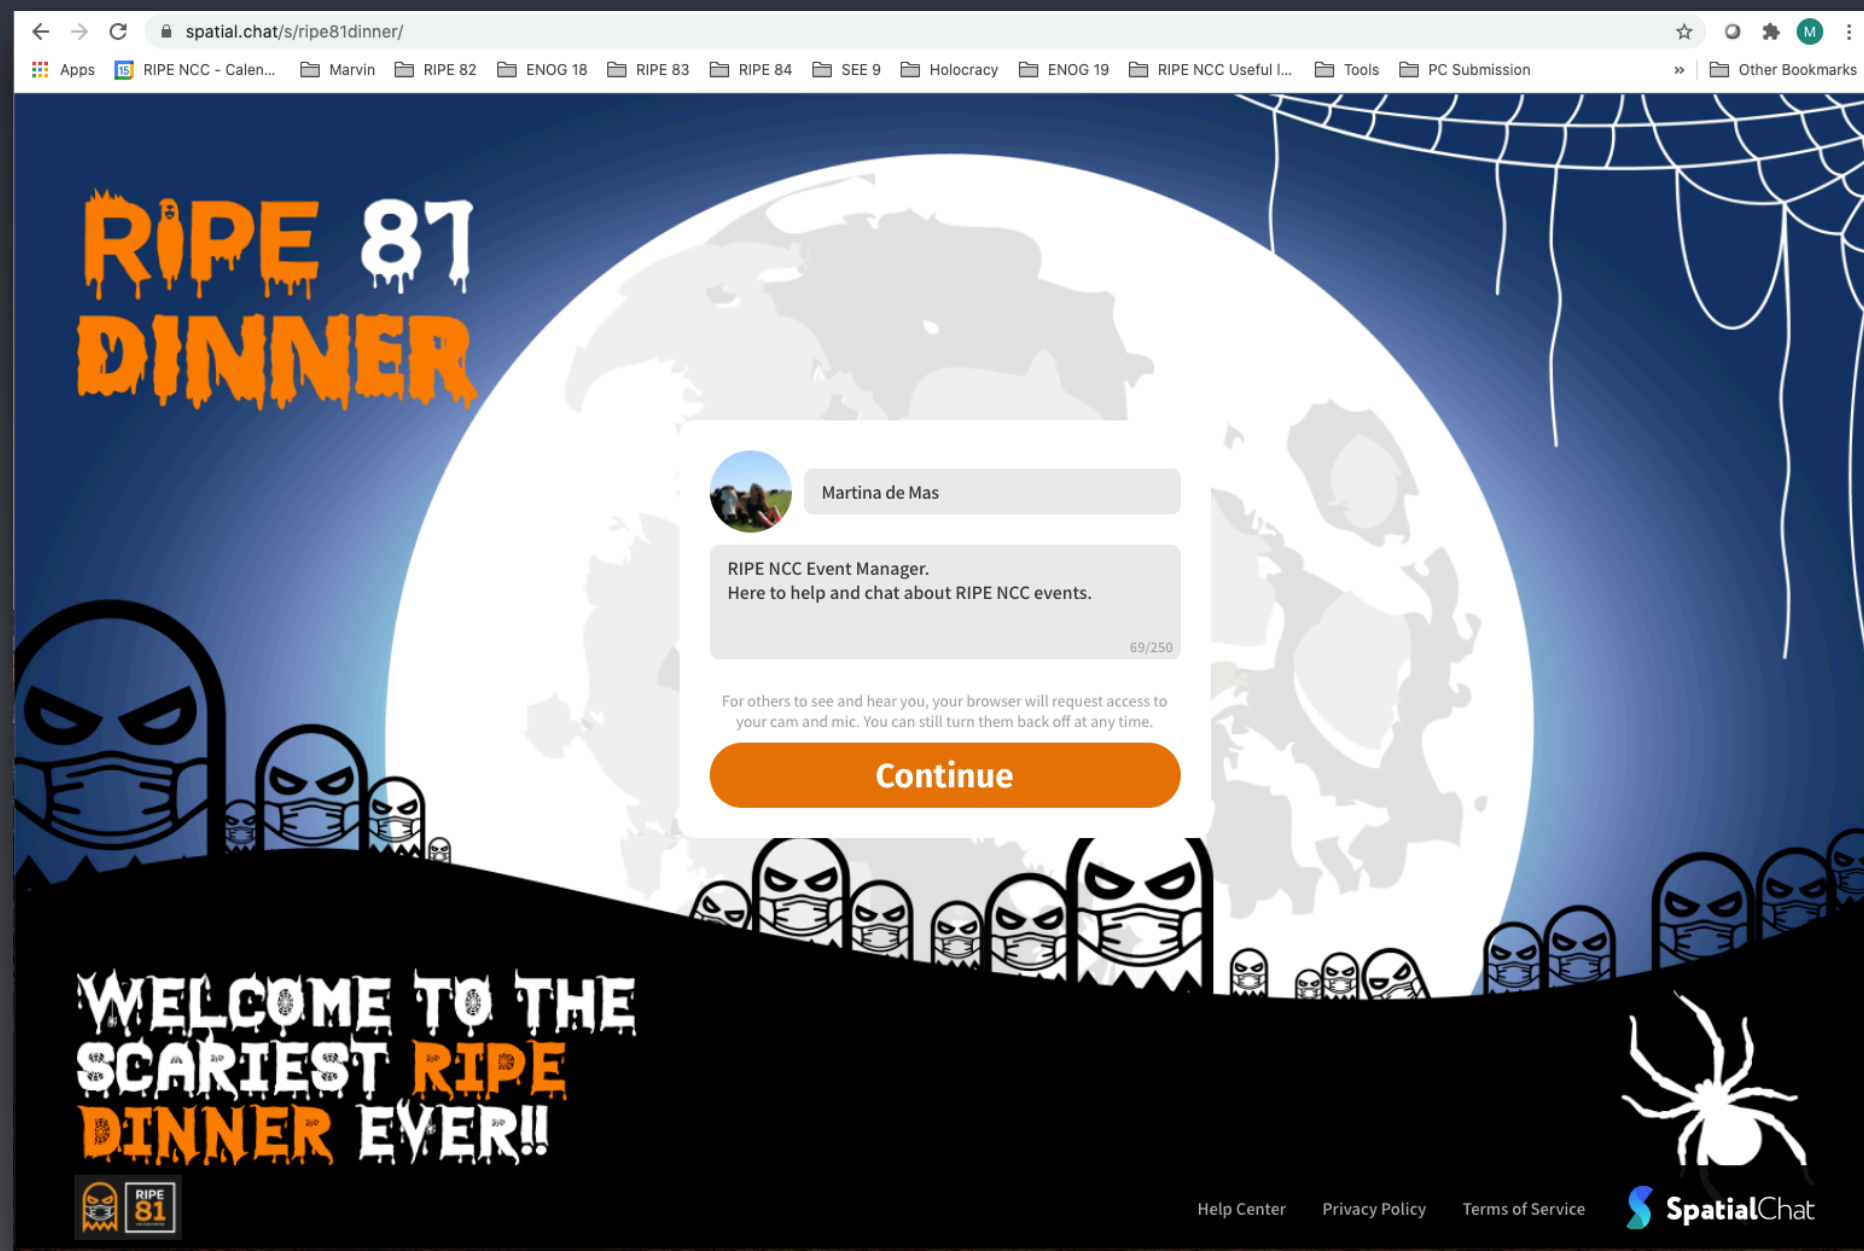

RIPE NCC

RIPE NETWORK COORDINATION CENTRE

RIPE NCC Events and SpatialChat

The RIPE NCC Experience

- Two events in 2020 (RIPE 81 and ENOG 18) and internal company socials
- Extremely positive feedback
- Easy to set up as admin and easy to use as attendee
- Pro Plan: unlimited people / time / rooms / customisation

How SpatialChat Works

- Click on your circle and drag it towards a person you want to speak to or just in the space
- When you move your circle closer to others, they will get louder and will be able to hear you better
- You can move yourself around but not others

Logging In

- Login with a link and password (optional)

1.

2.

3.

4

Participant Interface

- You can move in or out of different rooms
- You can see who is in a specific room and connect by clicking on the participant's name
- Option to chat and share gifs, images, YouTube videos, your desktop, emojis with the room