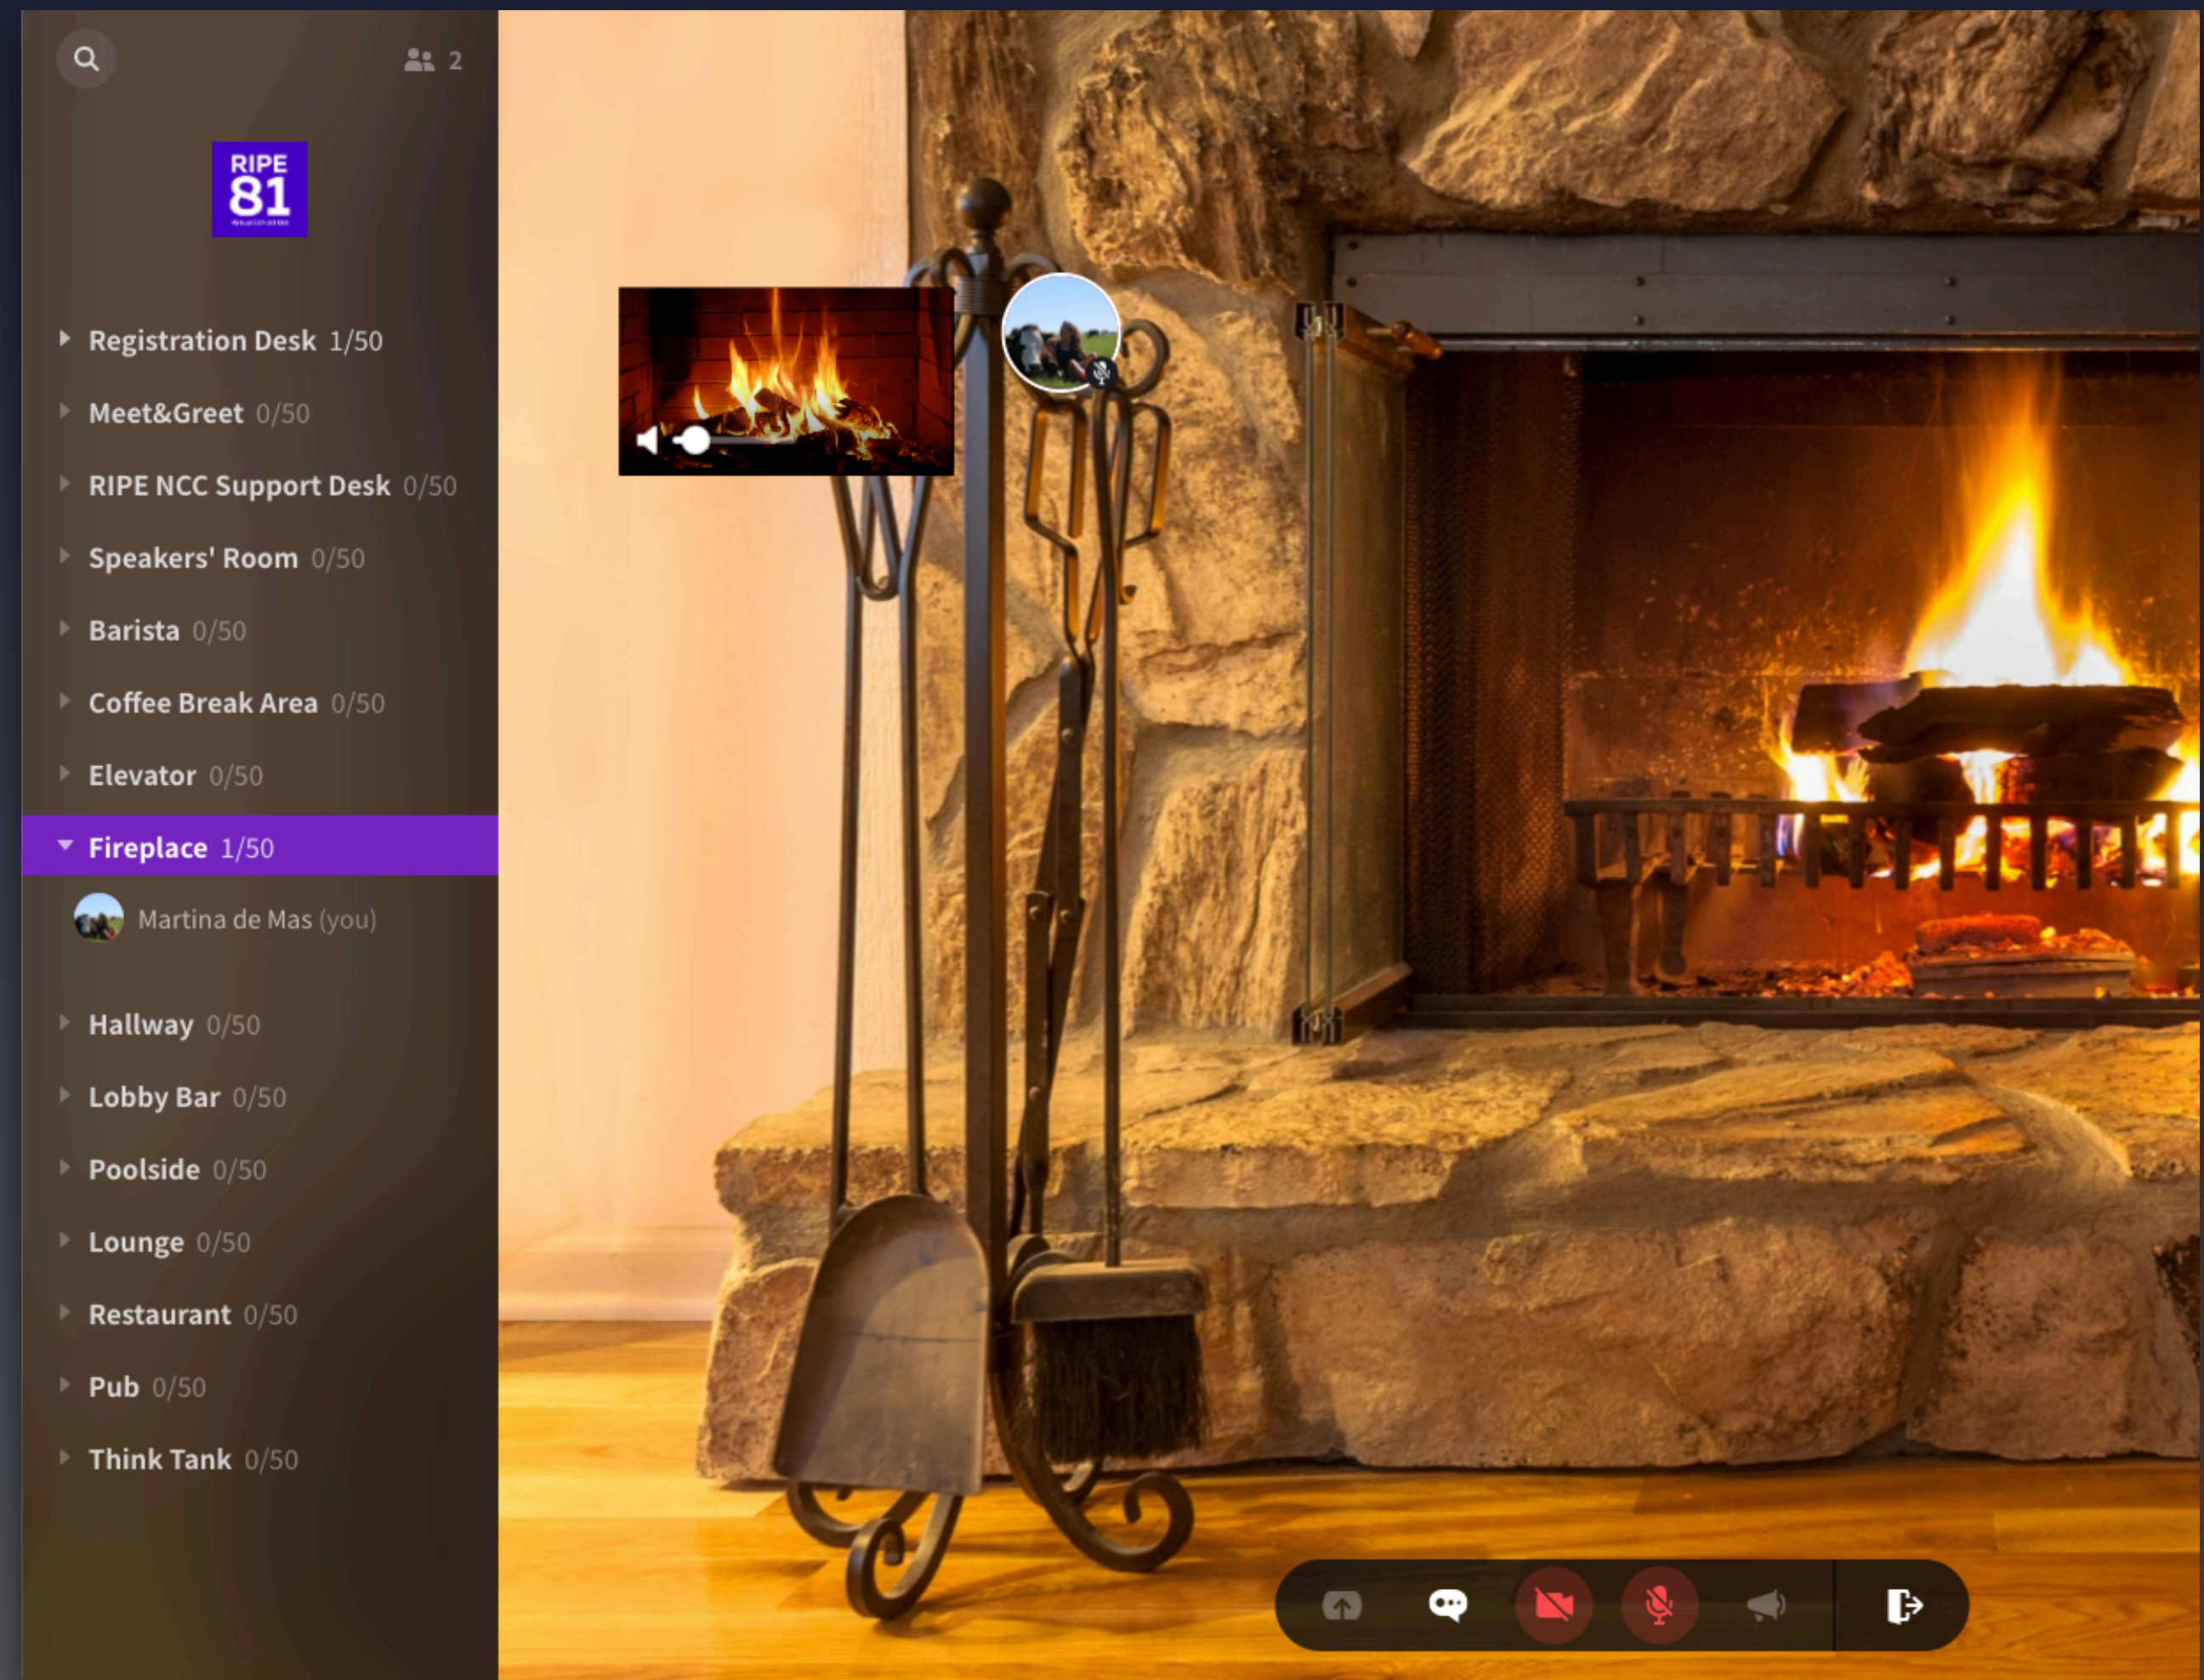

Limitations

- Max 50 people per room
- No private talks / chat
- CPU consuming
- No stats interface