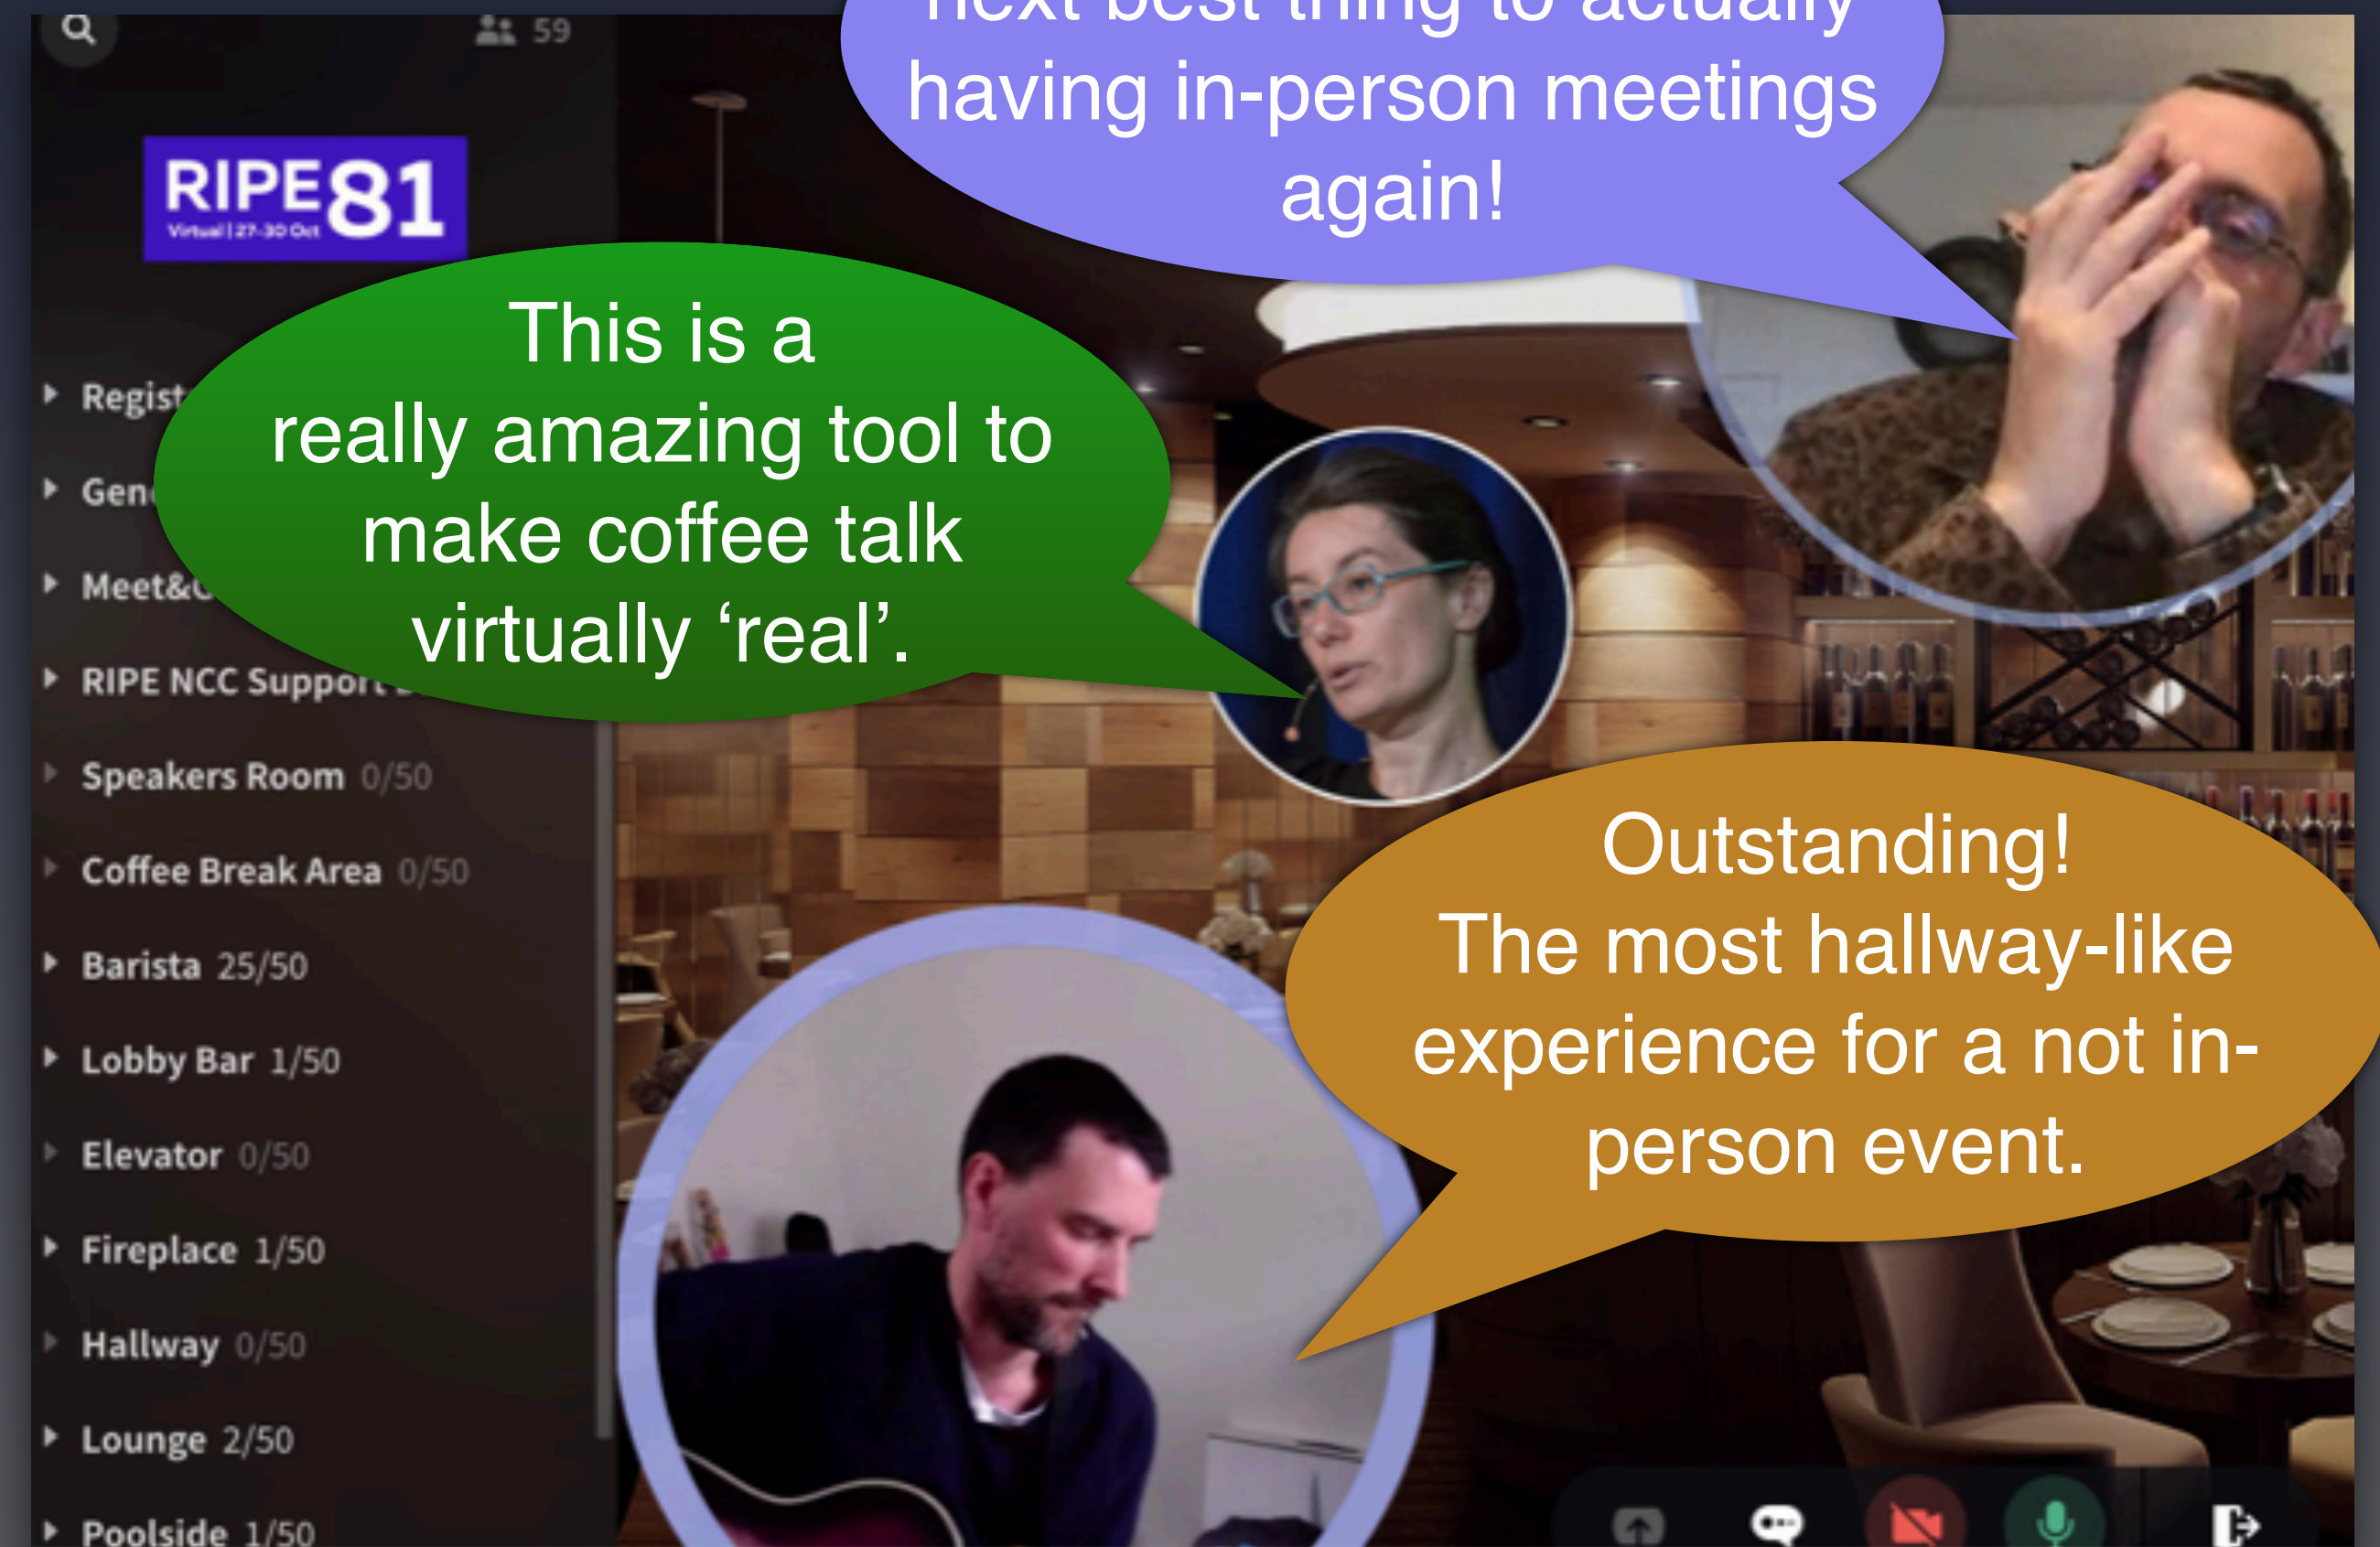

RIPE NCC

RIPE NETWORK COORDINATION CENTRE

RIPE NCC Events and SpatialChat

The RIPE NCC Experience

- Two events in 2020 (RIPE 81 and ENOG 18) and internal company socials
- Extremely positive feedback
- Easy to set up as admin and easy to use as attendee
- Pro Plan: unlimited people / time / rooms / customisation

How SpatialChat Works

- Click on your circle and drag it towards a person you want to speak to or just in the space
- When you move your circle closer to others, they will get louder and will be able to hear you better
- You can move yourself around but not others

Logging In

- Login with a link and password (optional)

1.

2.

3.

4

Participant Interface

- You can move in or out of different rooms
- You can see who is in a specific room and connect by clicking on the participant's name
- Option to chat and share gifs, images, YouTube videos, your desktop, emojis with the room