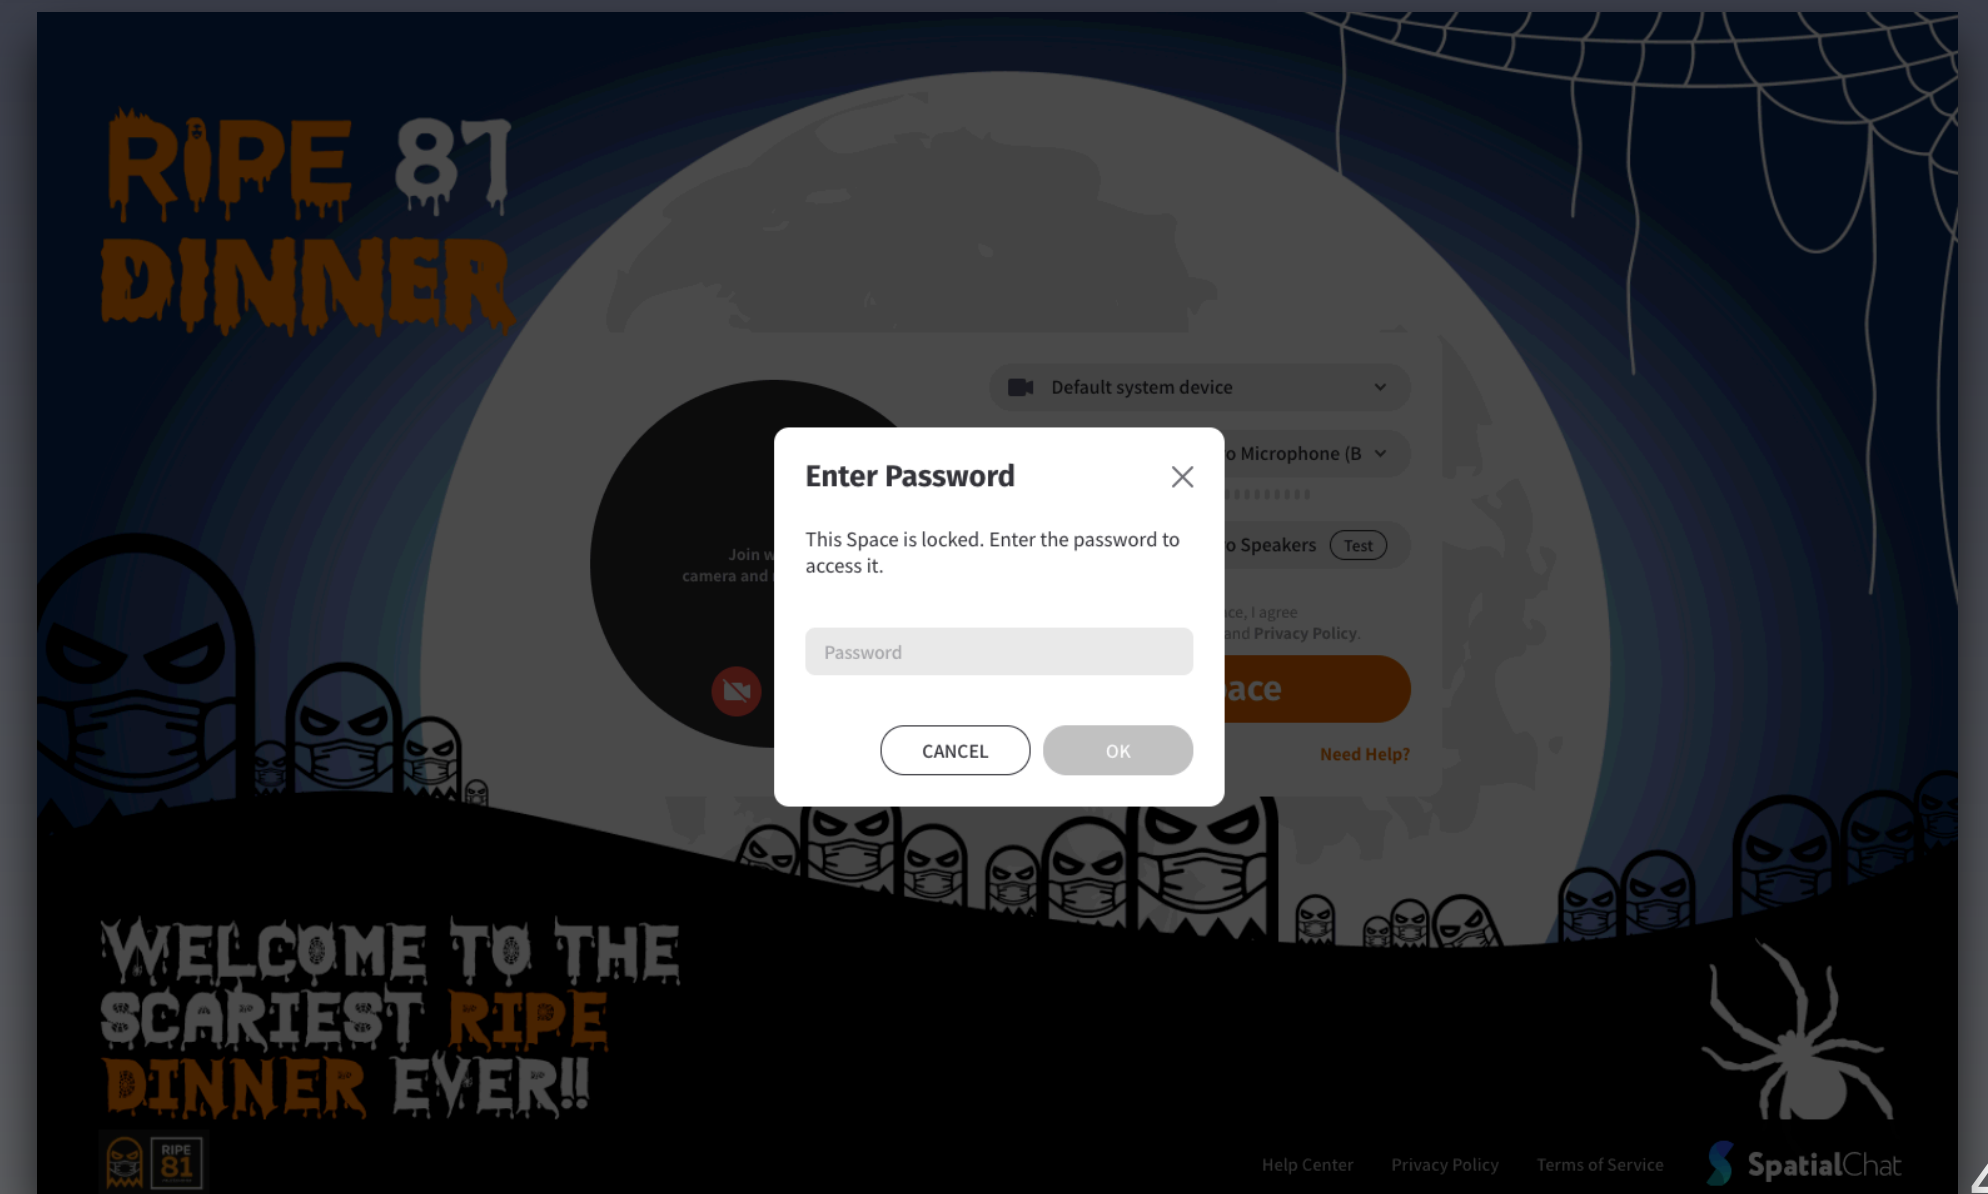

How SpatialChat Works

- Click on your circle and drag it towards a person you want to speak to or just in the space
- When you move your circle closer to others, they will get louder and will be able to hear you better
- You can move yourself around but not others

Logging In

- Login with a link and password (optional)

1.

2.

3.

4

Participant Interface

- You can move in or out of different rooms
- You can see who is in a specific room and connect by clicking on the participant's name
- Option to chat and share gifs, images, YouTube videos, your desktop, emojis with the room