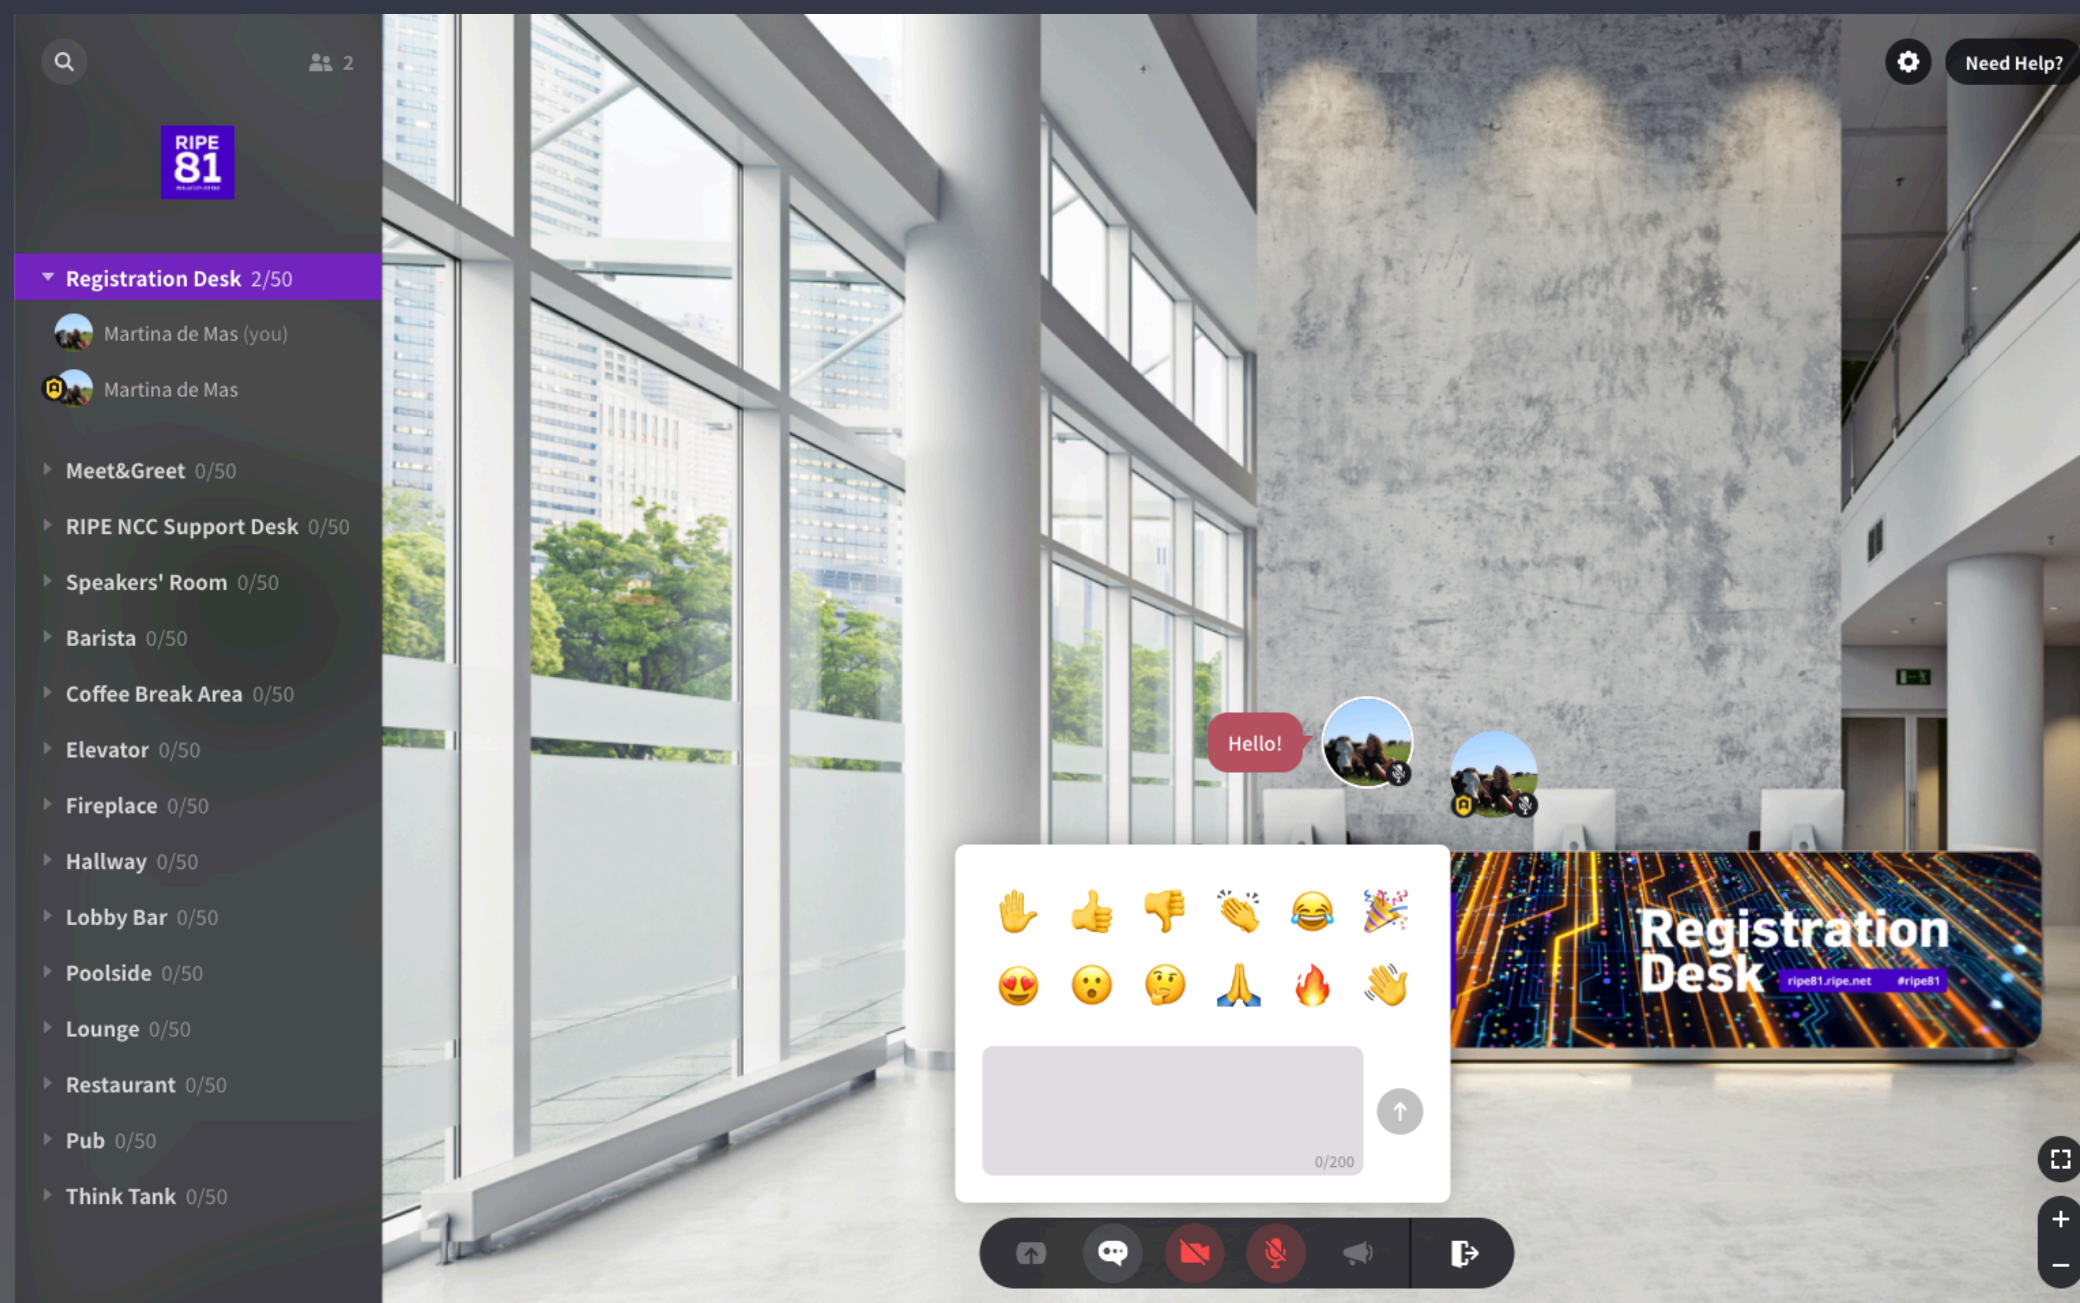

How SpatialChat Works

- Click on your circle and drag it towards a person you want to speak to or just in the space
- When you move your circle closer to others, they will get louder and will be able to hear you better
- You can move yourself around but not others

Logging In

- Login with a link and password (optional)

1.

2.

3.

4

Participant Interface

- You can move in or out of different rooms
- You can see who is in a specific room and connect by clicking on the participant's name
- Option to chat and share gifs, images, YouTube videos, your desktop, emojis with the room

Admin Interface

Space Settings

- Space Password
- Room Permissions
- Billing

Customization Done

- 📺
- G
- ▶
- 📺
- ⚙️
- 🔄

Room List:

- Trick or Treat 0/50
- Haunted House 0/50
- Graveyard 0/50
- Asylum 0/50
- Bran Castle 0/50
- Salem 0/50
- Zombie Land 0/50
- Swamps 0/50
- Catacombs 0/50
- Mummy's Tomb 0/50
- Spooky Dancefloor 1/50**

Room Details (Spooky Dancefloor):

- 👤 Martina (you)
- + Add Room

Broadcast Overlay:

Broadcast ✕

While in Broadcast, you will be seen and heard by the whole Space, but you will not be able to hear the other people in the Space.