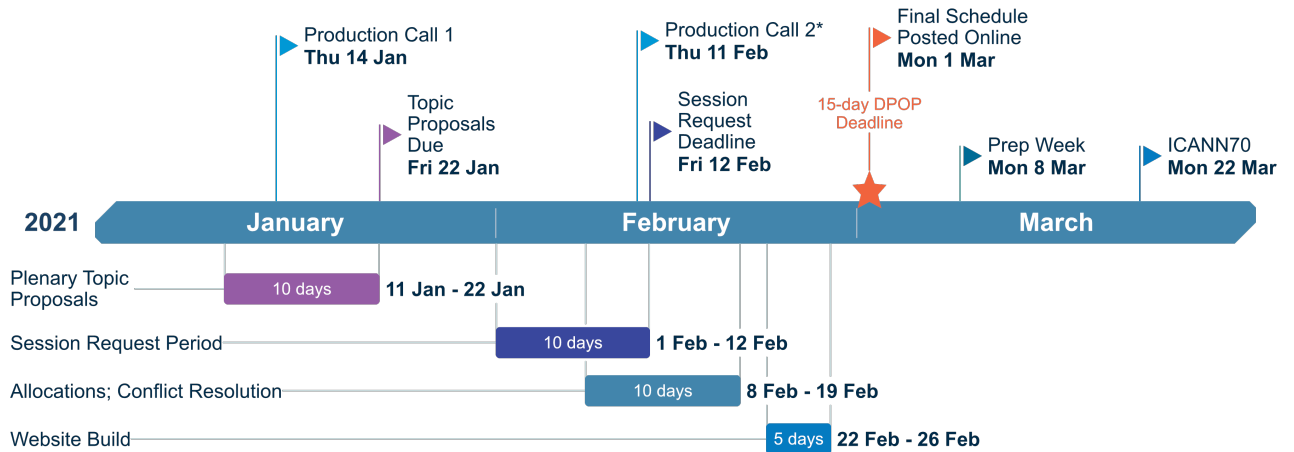

ICANN70 | COMMUNITY FORUM

Schedule Production Timeline (8 weeks)

| January 2021 | | | | | | |
|--------------|----|----|----|----|----|----|
| S | M | T | W | T | F | S |
| | | | | | 1 | 2 |
| 3 | 4 | 5 | 6 | 7 | 8 | 9 |
| 10 | 11 | 12 | 13 | 14 | 15 | 16 |
| 17 | 18 | 19 | 20 | 21 | 22 | 23 |
| 24 | 25 | 26 | 27 | 28 | 29 | 30 |
| 31 | | | | | | |

| February 2021 | | | | | | |
|---------------|----|----|----|----|----|----|
| S | M | T | W | T | F | S |
| | 1 | 2 | 3 | 4 | 5 | 6 |
| 7 | 8 | 9 | 10 | 11 | 12 | 13 |
| 14 | 15 | 16 | 17 | 18 | 19 | 20 |
| 21 | 22 | 23 | 24 | 25 | 26 | 27 |
| 28 | | | | | | |