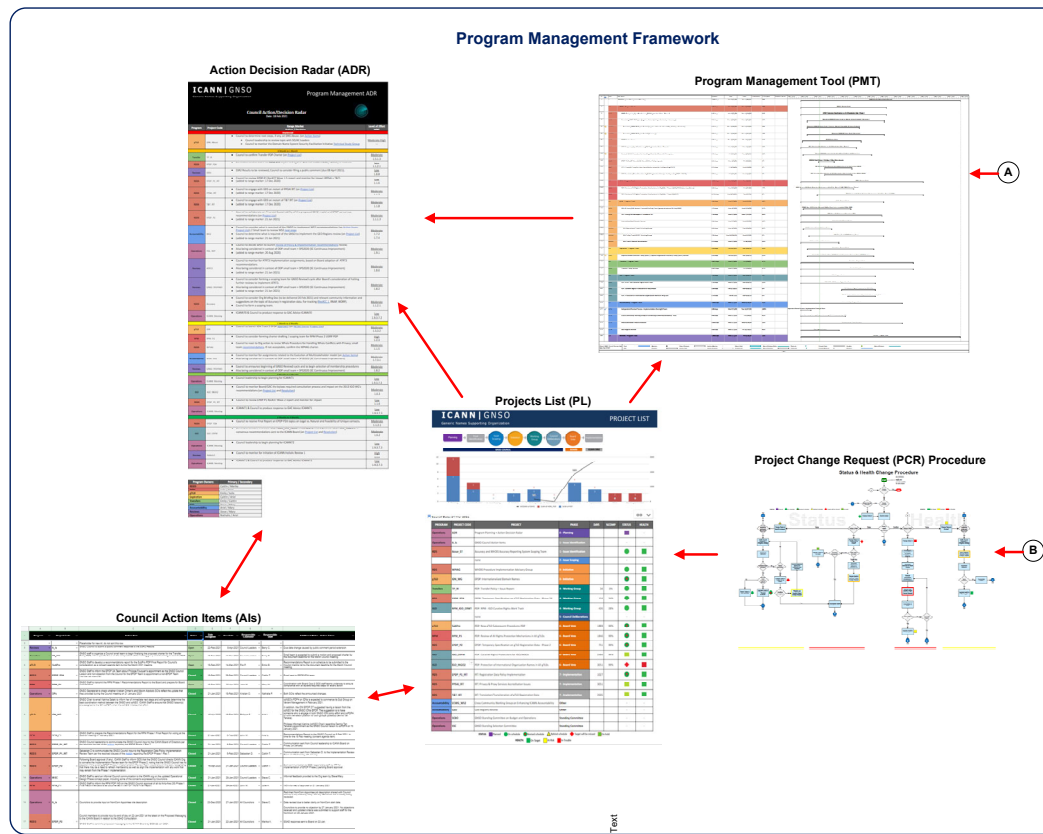

Program Management Level

Project Management Level