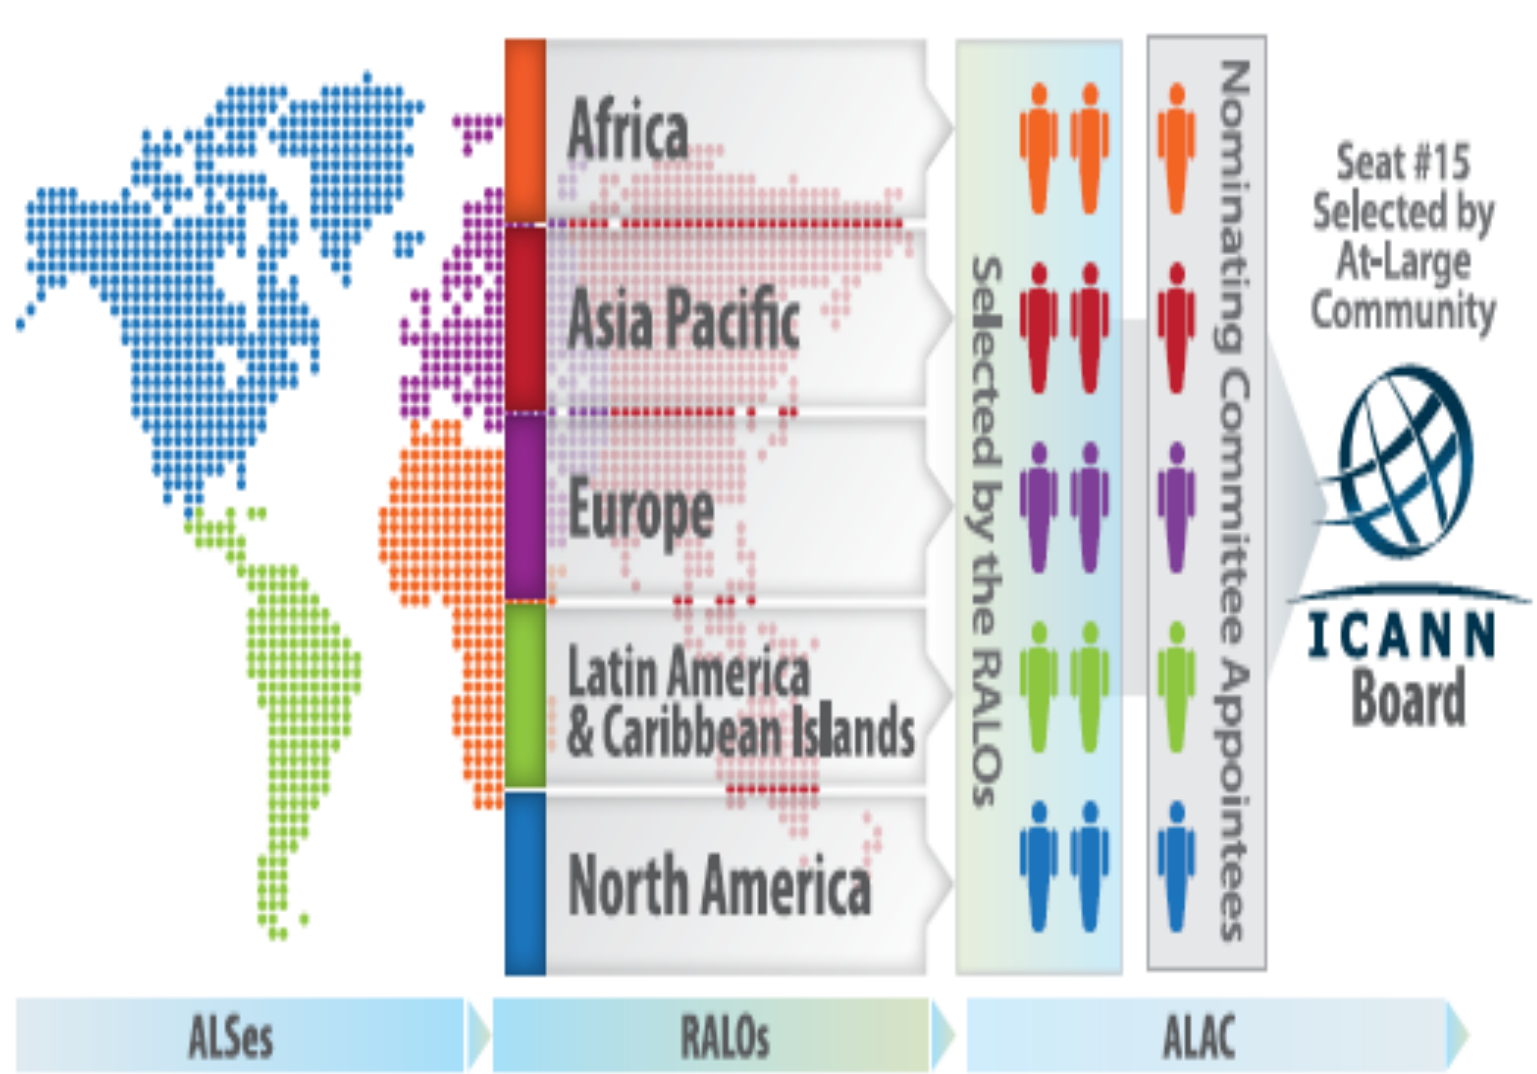

DNS Abuse

An Individual Internet User Educational Campaign

Moderator: Jonathan Zuck

Wednesday, 14 October 2020

08:30-09:30 UTC

Education

Policy

ICANN At-Large Organization Diagram

At-Large Structures

Regional At-Large Organizations

At-Large Advisory Committee

Map is for representational purposes only.
 For more detailed information see the Google Map of the RALOs and ALSes at: <http://www.atlarge.icann.org/map/>
 Full country to region list: <http://www.icann.org/en/meetings/montreal/2009/regions/topic.htm>