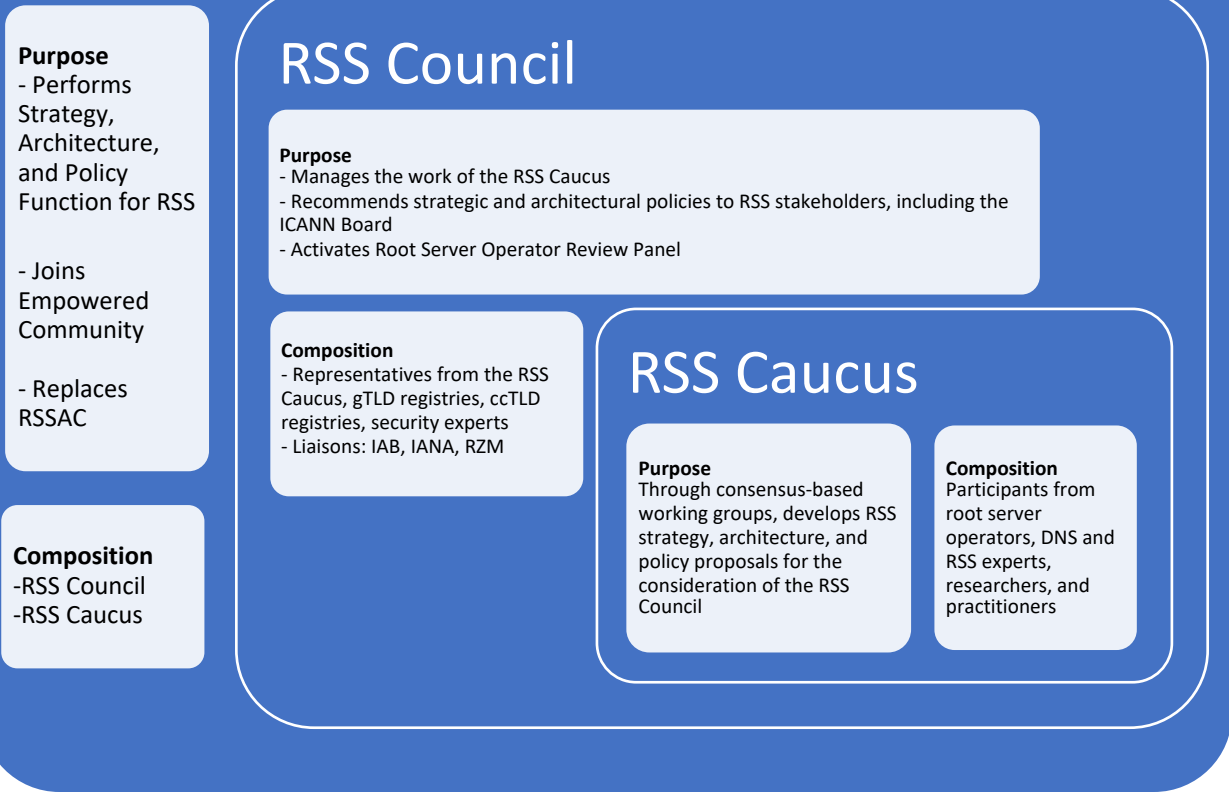

Root Server System Supporting Organization

Purpose
- Performs Strategy, Architecture, and Policy Function for RSS

- Joins Empowered Community

- Replaces RSSAC

Composition
-RSS Council
-RSS Caucus

Purpose
- Manages the work of the RSS Caucus
- Recommends strategic and architectural policies to RSS stakeholders, including the ICANN Board
- Activates Root Server Operator Review Panel

Composition
- Representatives from the RSS Caucus, gTLD registries, ccTLD registries, security experts
- Liaisons: IAB, IANA, RZM

Purpose
Through consensus-based working groups, develops RSS strategy, architecture, and policy proposals for the consideration of the RSS Council

Root Server Operator Review Panel

- Performs Designation and Removal Function
- Recommends adding/removing root server operators to RSS-SO

Root Server System Supporting Organization

Purpose

- Performs Strategy, Architecture, and Policy Function for RSS
- Joins Empowered Community
- Replaces RSSAC