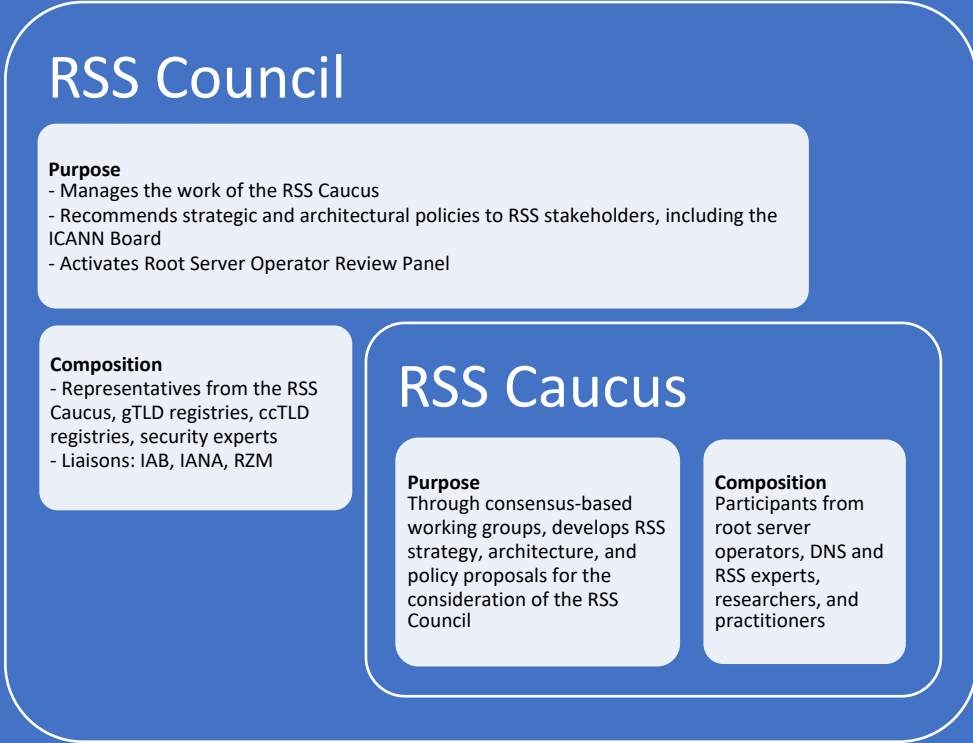

Root Server System Supporting Organization

Purpose
- Performs Strategy, Architecture, and Policy Function for RSS

- Joins Empowered Community

- Replaces RSSAC

Composition
-RSS Council
-RSS Caucus

Purpose
- Manages the work of the RSS Caucus
- Recommends strategic and architectural policies to RSS stakeholders, including the ICANN Board
- Activates Root Server Operator Review Panel

Composition
- Representatives from the RSS Caucus, gTLD registries, ccTLD registries, security experts
- Liaisons: IAB, IANA, RZM

Purpose
Through consensus-based working groups, develops RSS strategy, architecture, and policy proposals for the consideration of the RSS Council