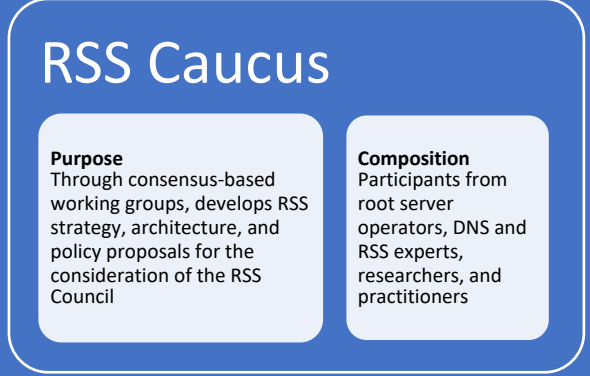

Root Server System Supporting Organization

Purpose
- Performs Strategy, Architecture, and Policy Function for RSS

- Joins Empowered Community

- Replaces RSSAC

Composition
-RSS Council
-RSS Caucus

Purpose
- Manages the work of the RSS Caucus
- Recommends strategic and architectural policies to RSS stakeholders, including the ICANN Board
- Activates Root Server Operator Review Panel

Composition
- Representatives from the RSS Caucus, gTLD registries, ccTLD registries, security experts
- Liaisons: IAB, IANA, RZM

Purpose
Through consensus-based working groups, develops RSS strategy, architecture, and policy proposals for the consideration of the RSS Council

Root Server Operator Review Panel

- Performs Designation and Removal Function
- Recommends adding/removing root server operators to RSS-SO

Root Server System Supporting Organization

Purpose

- Performs Strategy, Architecture, and Policy Function for RSS
- Joins Empowered Community
- Replaces RSSAC