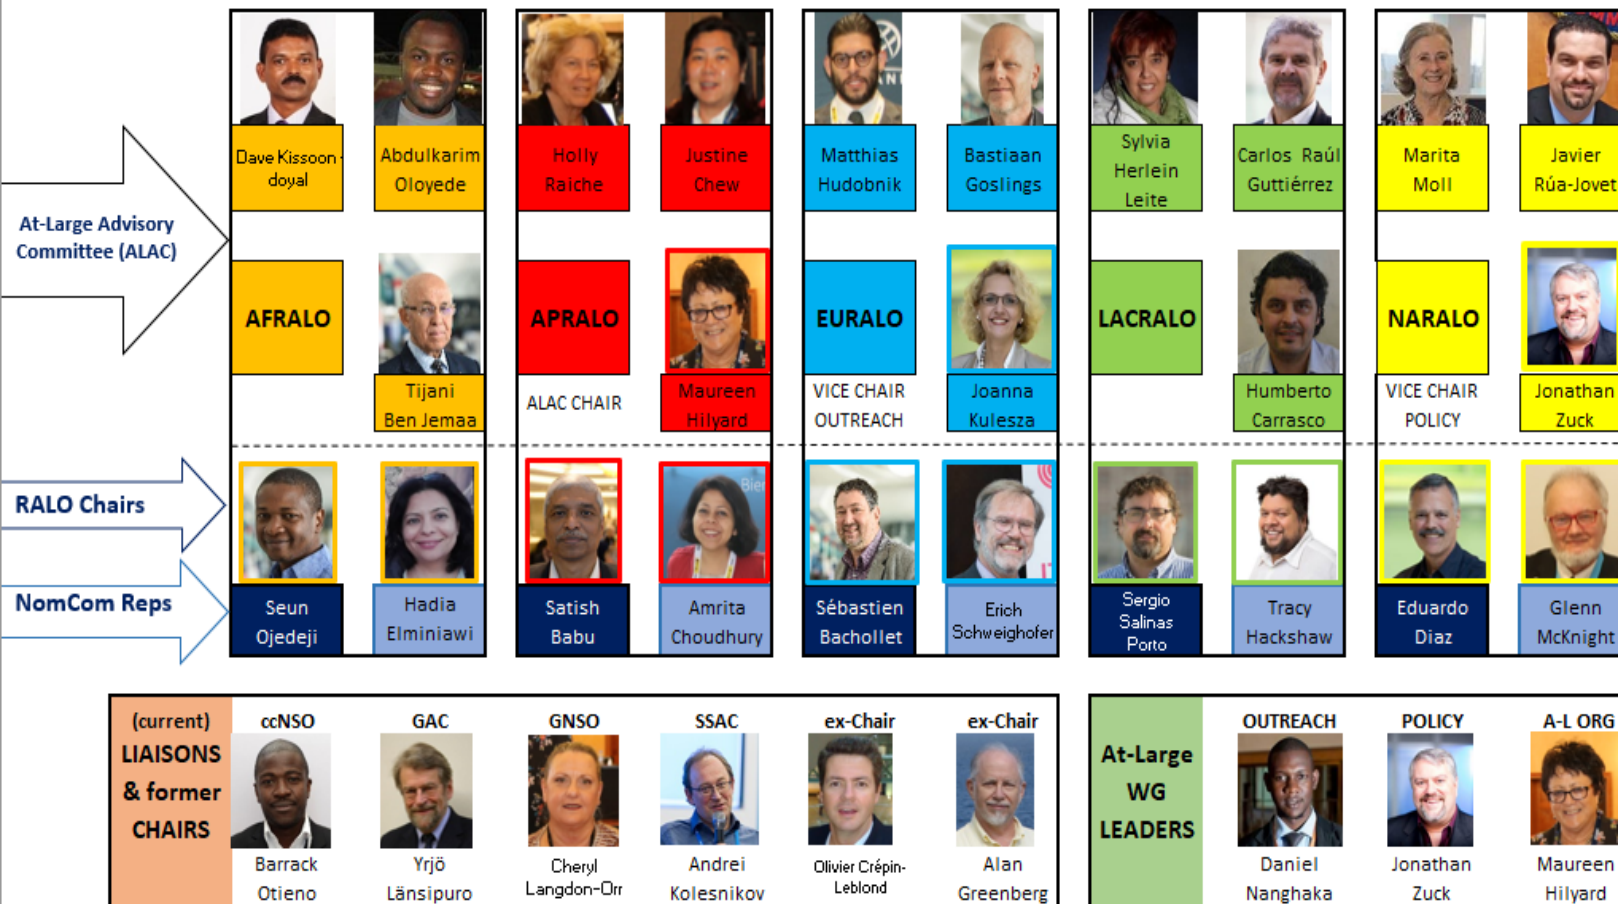

# At-Large Leadership 2020

## LEADERSHIP TEAMS WITHIN THE REGIONAL ORGANISATIONS OF AT-LARGE - 2020

Focus for 2019 was the structure of At-Large

### Vision for At-Large 2020

- Focus on ALAC and RALO leaders working together to build policy & outreach capacity at regional level based on ATLAS & At-Large Review
- Use expertise on CPWG and O&E WG to develop resources to support RALO member
- Collaborate with other ICANN and community partners

**ALT+ Leadership Team**  
ALAC Leadership Team + RALO Chairs + Liaisons + former ALAC Chairs + WG Leaders