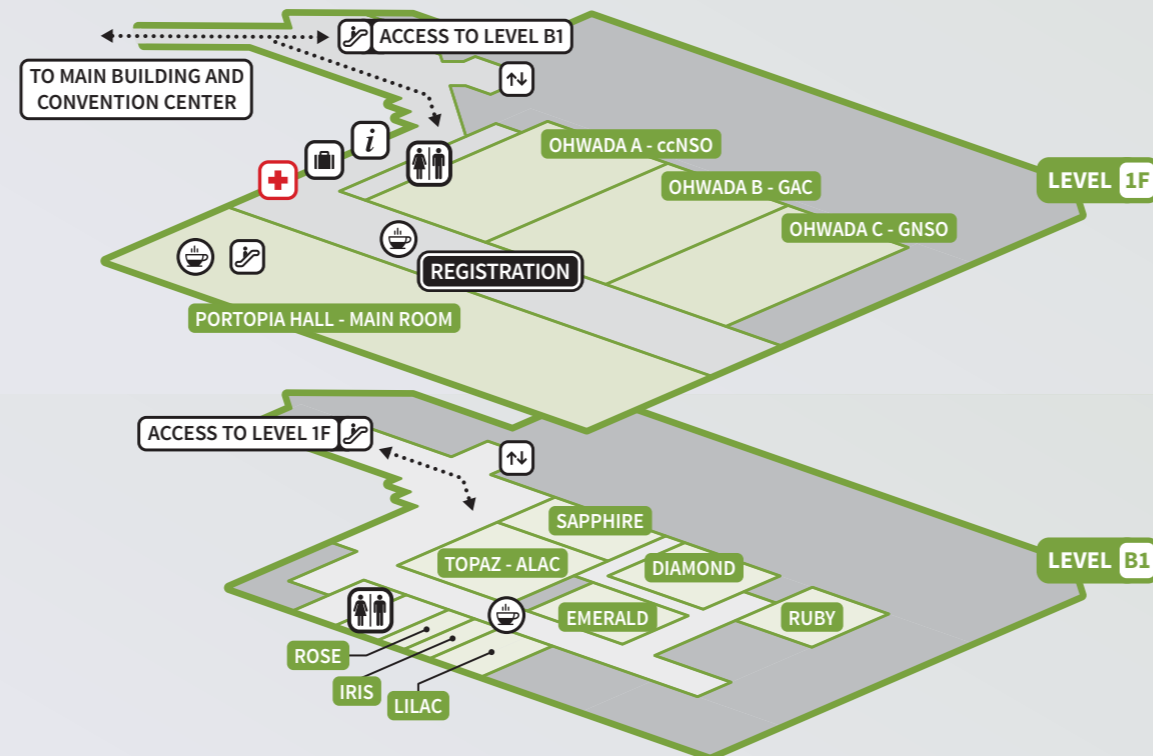

KOBE PORTOPIA HOTEL & KOBE INTERNATIONAL CONFERENCE CENTER

10-1, 6 Chome, Minatojima Nakamachi Chuo-ku, Kobe, 650-0046 Japan +81 78 302 1111

- 1 Kobe Portopia Hotel (Main Building)
- 2 Kobe Portopia Hotel (South Wing)
- 3 Kobe International Conference Center (KICC)

Conference Center	Taxi	Shuttle	Restrooms	Escalators	Coffee Breaks	Health & Safety Center	Ombudsman/Complaints Officer
Hotel	Metro		Elevators	Stairs	ICANN Information	Lost & Found	

KOBE PORTOPIA HOTEL (MAIN BUILDING)

KOBE PORTOPIA HOTEL (SOUTH WING)

KOBE INTERNATIONAL CONFERENCE CENTER

PORTOPIA HOTEL: RESTAURANTS

	LEVEL	RESTAURANT	TYPE
MAIN BUILDING	31F	Trente et Un	French
	30F	Gococu	Sky Grill Buffet
	29F	Shukei En	Chinese
	2F	Tajima	Teppanyaki
		Soco	Dining Cafe
		L'Estacade	Bar
1F	Kyowada	Oden (Japanese Stewed Food)	
	Le Belle Cour	Tea Lounge	
	Eremo	Italian Bar	
	a la maison	Bakery/Deli	
SOUTH WING	4F	Kobe Tamura	Traditional Japanese
		Sushi-man	Sushi
		Saku	Gourmet Fried Skewers

Shuttle Operation Dates: 9-14 March

Hotel Okura Kobe

650-8560 2-1 Hatoba-cho | Chuo-ku, Kobe, Hyogo
Tel: +81 78 333 0111
Distance from Kobe Portopia Hotel & KICC: 4 km

DEPART	RETURN
7:30	18:10
7:50	18:30
8:25	19:15
8:45	19:35
9:20	20:20
9:40	