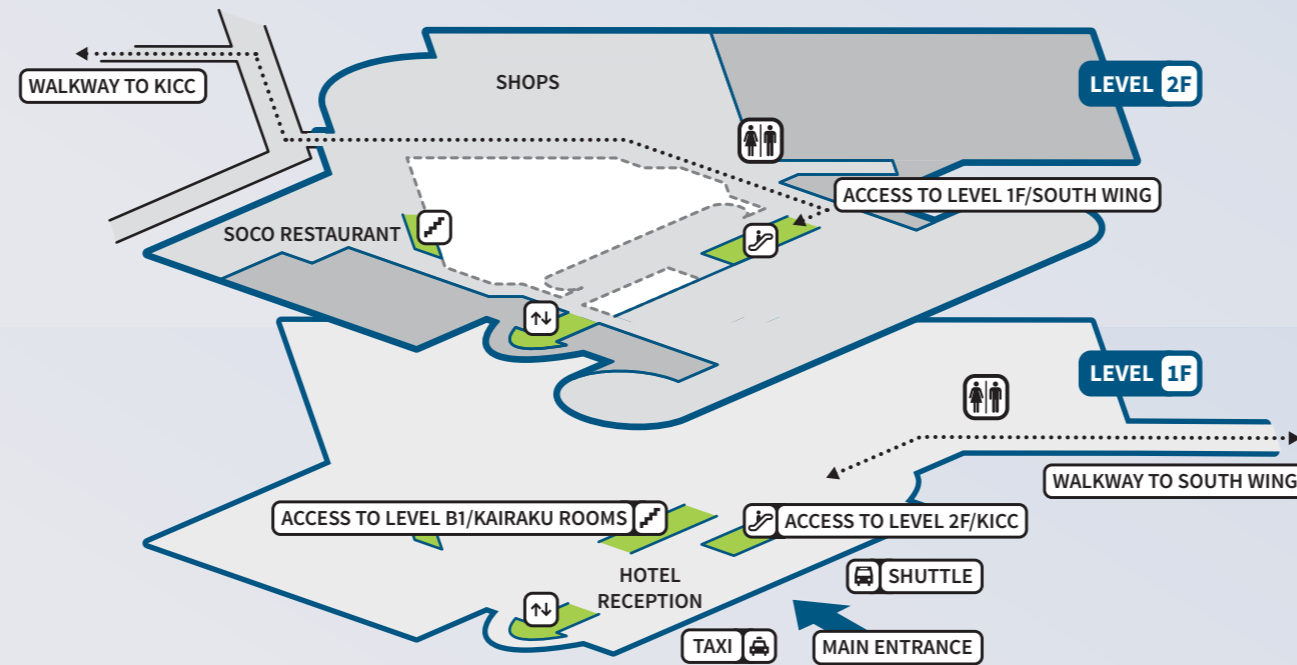

Conference Center	Taxi	Shuttle	Restrooms	Escalators	Coffee Breaks	Health & Safety Center	Ombudsman/Complaints Officer
Hotel	Metro		Elevators	Stairs	ICANN Information	Lost & Found	

KOBE PORTOPIA HOTEL (MAIN BUILDING)

KOBE PORTOPIA HOTEL (SOUTH WING)

KOBE INTERNATIONAL CONFERENCE CENTER

PORTOPIA HOTEL: RESTAURANTS

	LEVEL	RESTAURANT	TYPE
MAIN BUILDING	31F	Trente et Un	French
	30F	Gococu	Sky Grill Buffet
	29F	Shukei En	Chinese
	2F	Tajima	Teppanyaki
		Soco	Dining Cafe
		L'Estacade	Bar
1F	Kyowada	Oden (Japanese Stewed Food)	
	Le Belle Cour	Tea Lounge	
	Eremo	Italian Bar	
	a la maison	Bakery/Deli	
SOUTH WING	4F	Kobe Tamura	Traditional Japanese
		Sushi-man	Sushi
		Saku	Gourmet Fried Skewers

Shuttle Operation Dates: 9-14 March

Hotel Okura Kobe

650-8560 2-1 Hatoba-cho | Chuo-ku, Kobe, Hyogo
Tel: +81 78 333 0111
Distance from Kobe Portopia Hotel & KICC: 4 km

DEPART	RETURN
7:30	18:10
7:50	18:30
8:25	19:15
8:45	19:35
9:20	20:20
9:40	

ANA Crowne Plaza Kobe

1-Chome, Kitano-cho Chuo-ku Kobe, 650-0002
Tel: +81 78 291 1121
Distance from Kobe Portopia Hotel & KICC: 5.3 km

DEPART	RETURN
7:30	18:10
7:50	18:30
8:15	19:00
8:35	19:30
9:00	19:50
9:20	20:20