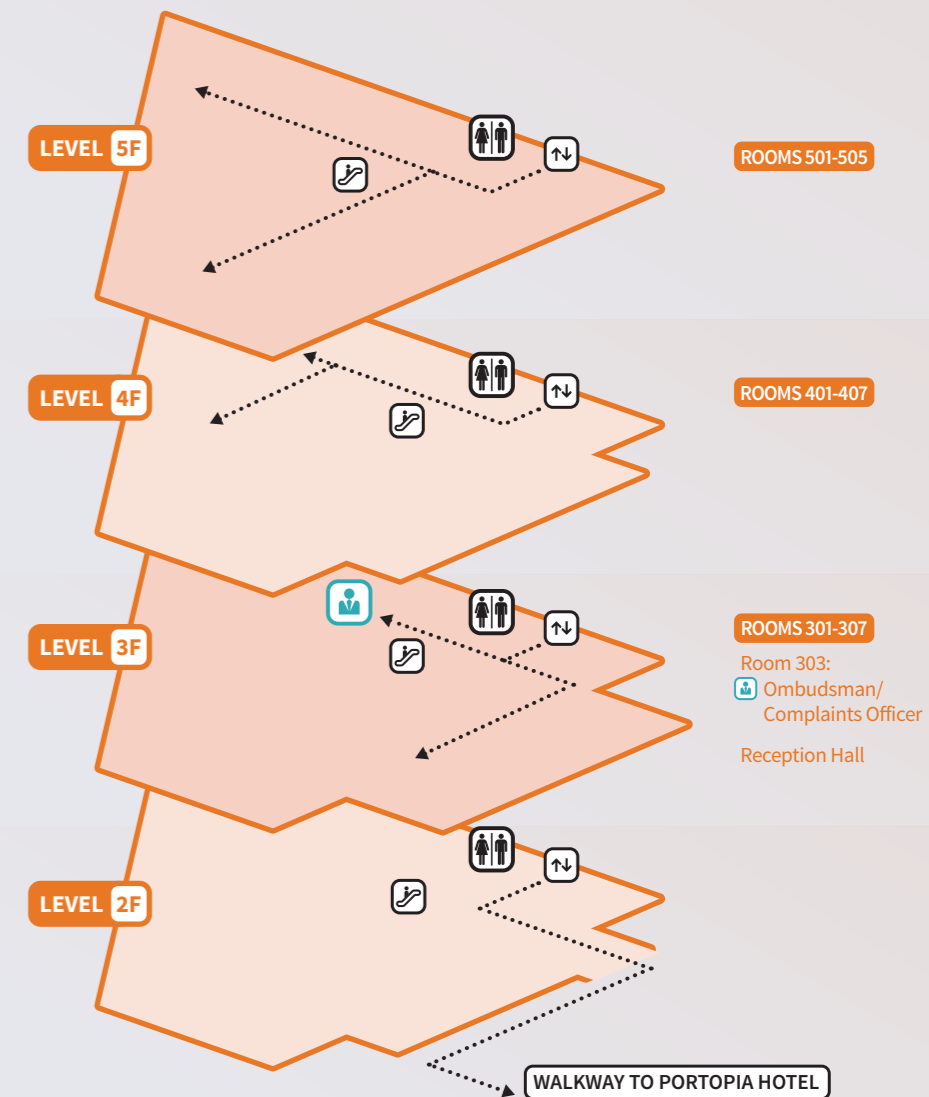

Conference Center	Taxi	Shuttle	Restrooms	Escalators	Coffee Breaks	Health & Safety Center	Ombudsman/Complaints Officer
Hotel	Metro		Elevators	Stairs	ICANN Information	Lost & Found	

KOBE PORTOPIA HOTEL (MAIN BUILDING)

KOBE PORTOPIA HOTEL (SOUTH WING)

KOBE INTERNATIONAL CONFERENCE CENTER

PORTOPIA HOTEL: RESTAURANTS

	LEVEL	RESTAURANT	TYPE
MAIN BUILDING	31F	Trente et Un	French
	30F	Gococu	Sky Grill Buffet
	29F	Shukei En	Chinese
	2F	Tajima	Teppanyaki
		Soco	Dining Cafe
		L'Estacade	Bar
1F	Kyowada	Oden (Japanese Stewed Food)	
	Le Belle Cour	Tea Lounge	
	Eremo	Italian Bar	
	a la maison	Bakery/Deli	
SOUTH WING	4F	Kobe Tamura	Traditional Japanese
		Sushi-man	Sushi
		Saku	Gourmet Fried Skewers